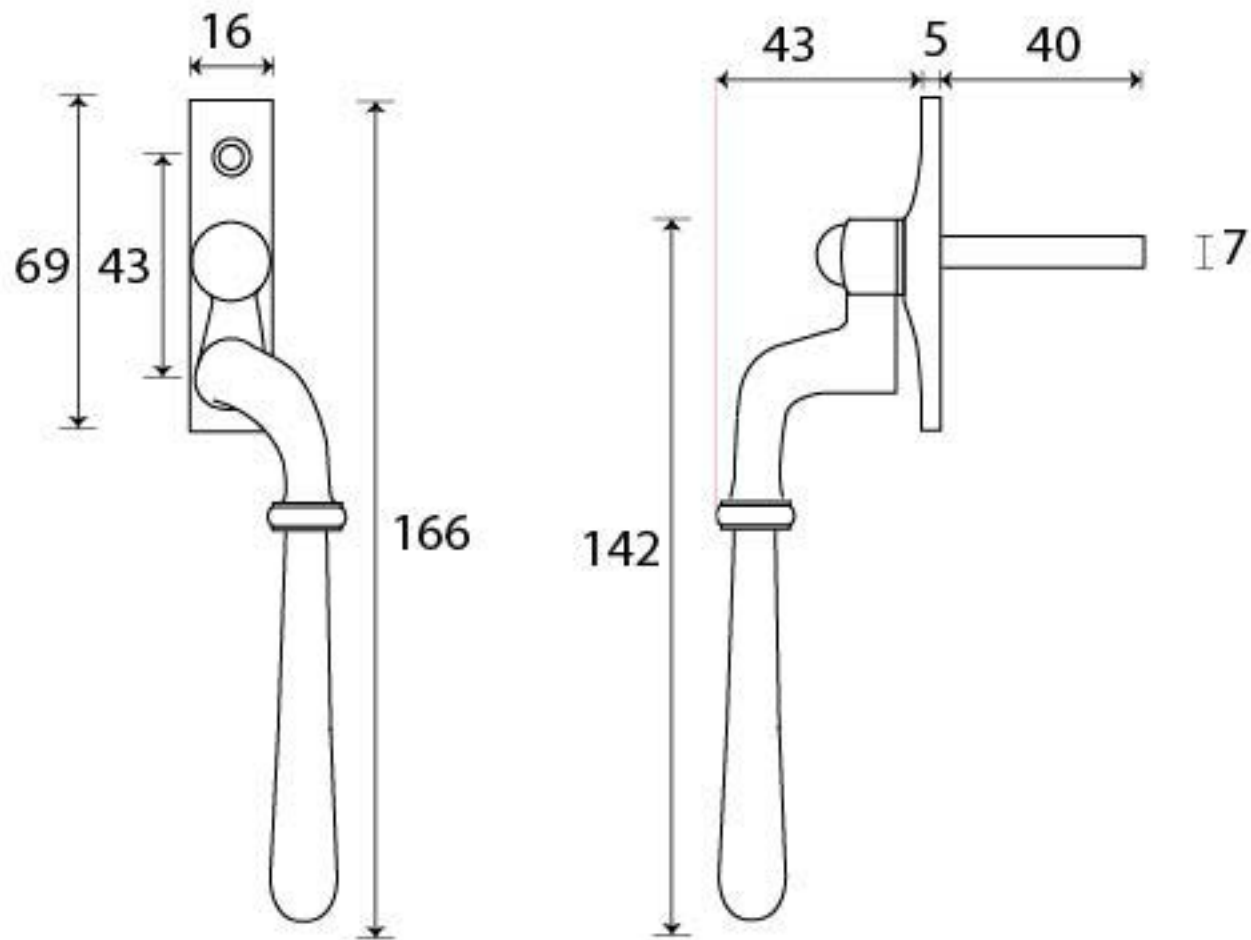

PRODUCT CODE 91457

M 5
ESPAG.

HANDFORGED
TRADITIONAL
IRON MONGERY

Due to the hand crafted nature of our products all measurements are approximate and should be used as a guide only