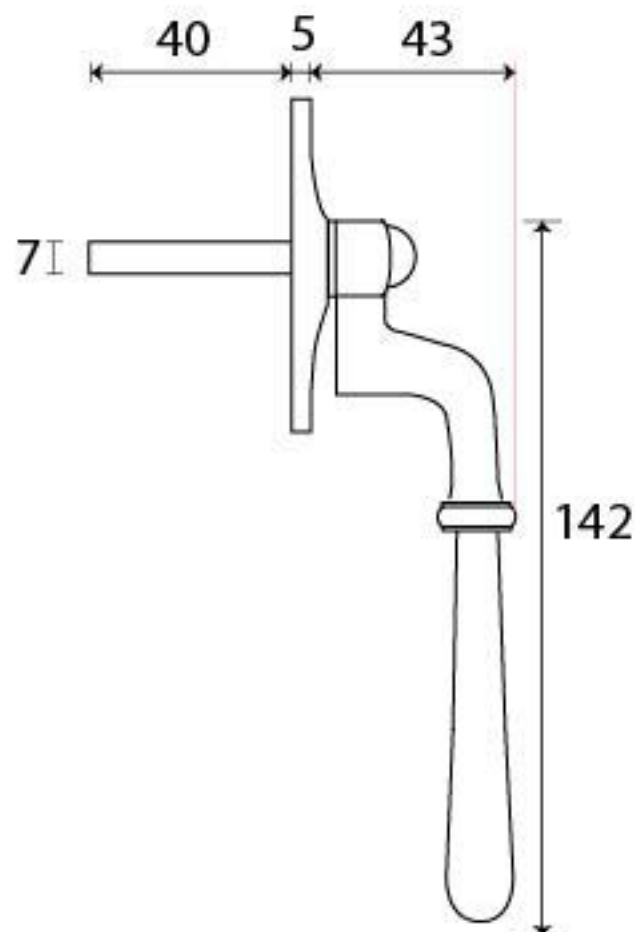

PRODUCT CODE 91458

M5
ESPAG

HANDFORGED
TRADITIONAL
IRON MONGERY

Due to the hand crafted nature of our products all measurements are approximate and should be used as a guide only