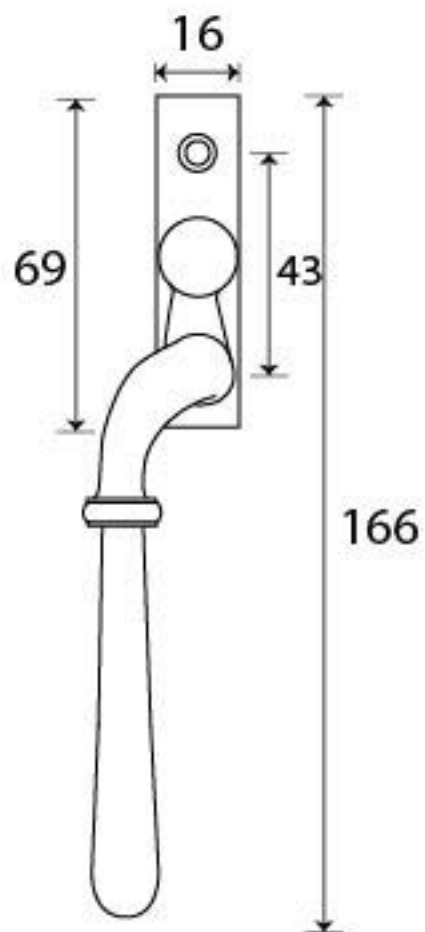

PRODUCT CODE 91458

M5
ESPAG

HANDFORGED
TRADITIONAL
IRON MONGERY

Due to the hand crafted nature of our products all measurements are approximate and should be used as a guide only