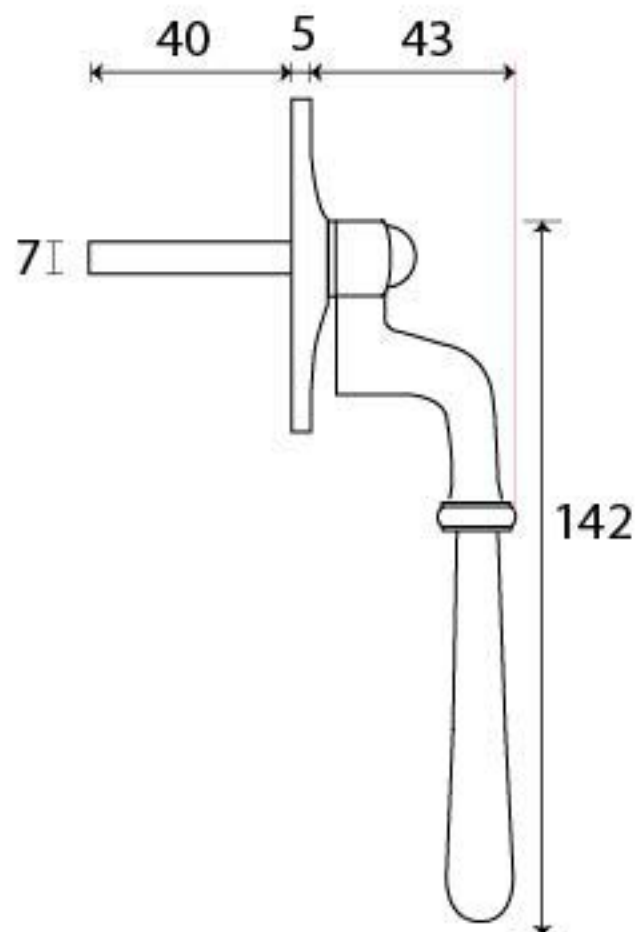

PRODUCT CODE 91465

M5
ESPAG

HANDFORGED
TRADITIONAL
IRON MONGERY

Due to the hand crafted nature of our products all measurements are approximate and should be used as a guide only