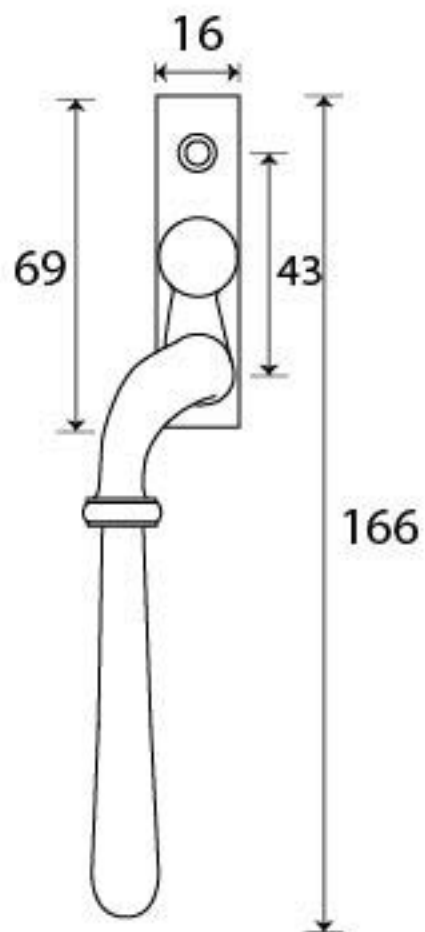

PRODUCT CODE 91465

M5
ESPAG

HANDFORGED
TRADITIONAL
IRON MONGERY

Due to the hand crafted nature of our products all measurements are approximate and should be used as a guide only