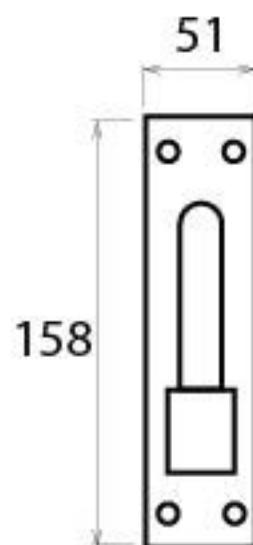

PRODUCT CODE 91472

1 1/2" (38mm)  
x18  
gauge 10 (5mm)

HANDFORGED  
TRADITIONAL  
IRON MONGERY

Due to the hand crafted nature of our products all measurements are approximate and should be used as a guide only