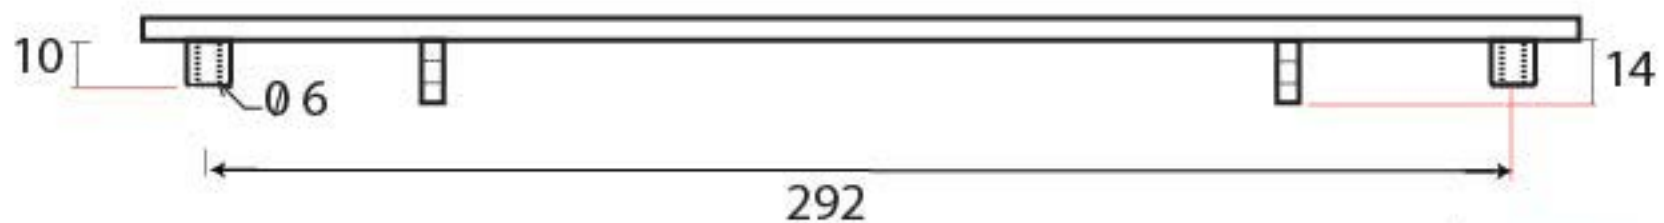

PRODUCT CODE 91492

HANDFORGED  
TRADITIONAL  
IRON MONGERY

Due to the hand crafted nature of our products all measurements are approximate and should be used as a guide only