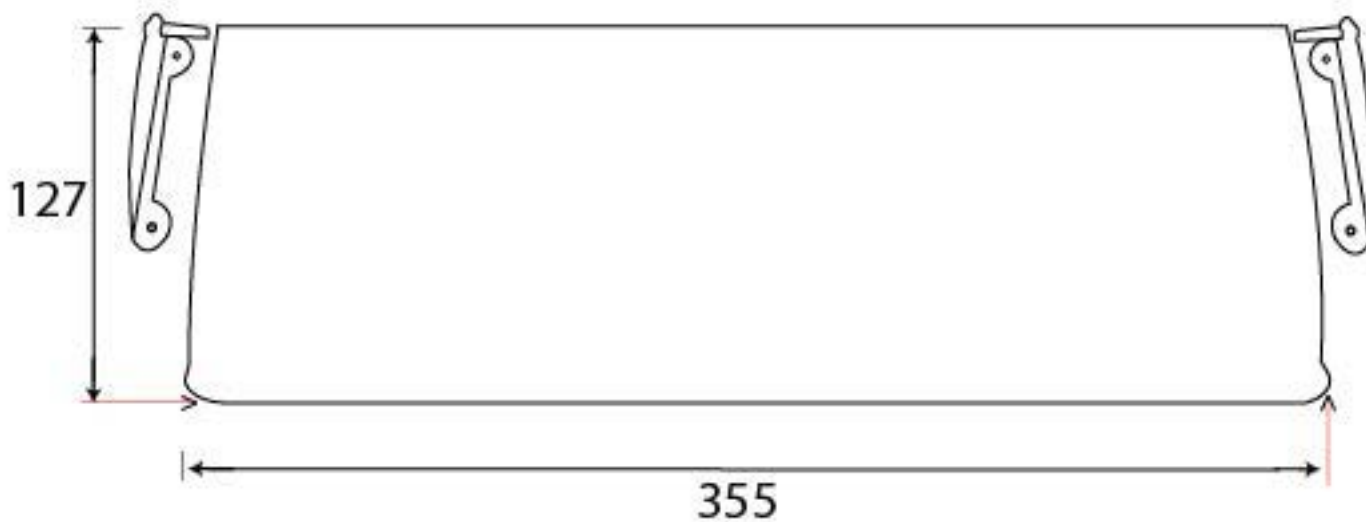

PRODUCT CODE 91493

1/2" (12mm)  
X 4  
gauge 4 (3 mm)

HANDFORGED  
TRADITIONAL  
IRON MONGERY

Due to the hand crafted nature of our products all measurements are approximate and should be used as a guide only