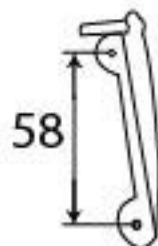

PRODUCT CODE 91493

1/2" (12mm)  
X 4  
gauge 4 (3 mm)

HANDFORGED  
TRADITIONAL  
IRON MONGERY

Due to the hand crafted nature of our products all measurements are approximate and should be used as a guide only