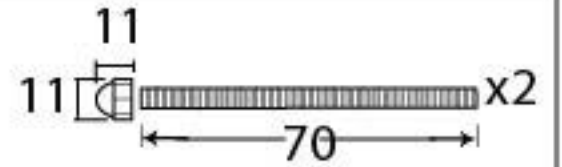

PRODUCT CODE 91494

HANDFORGED  
TRADITIONAL  
IRON MONGERY

Due to the hand crafted nature of our products all measurements are approximate and should be used as a guide only