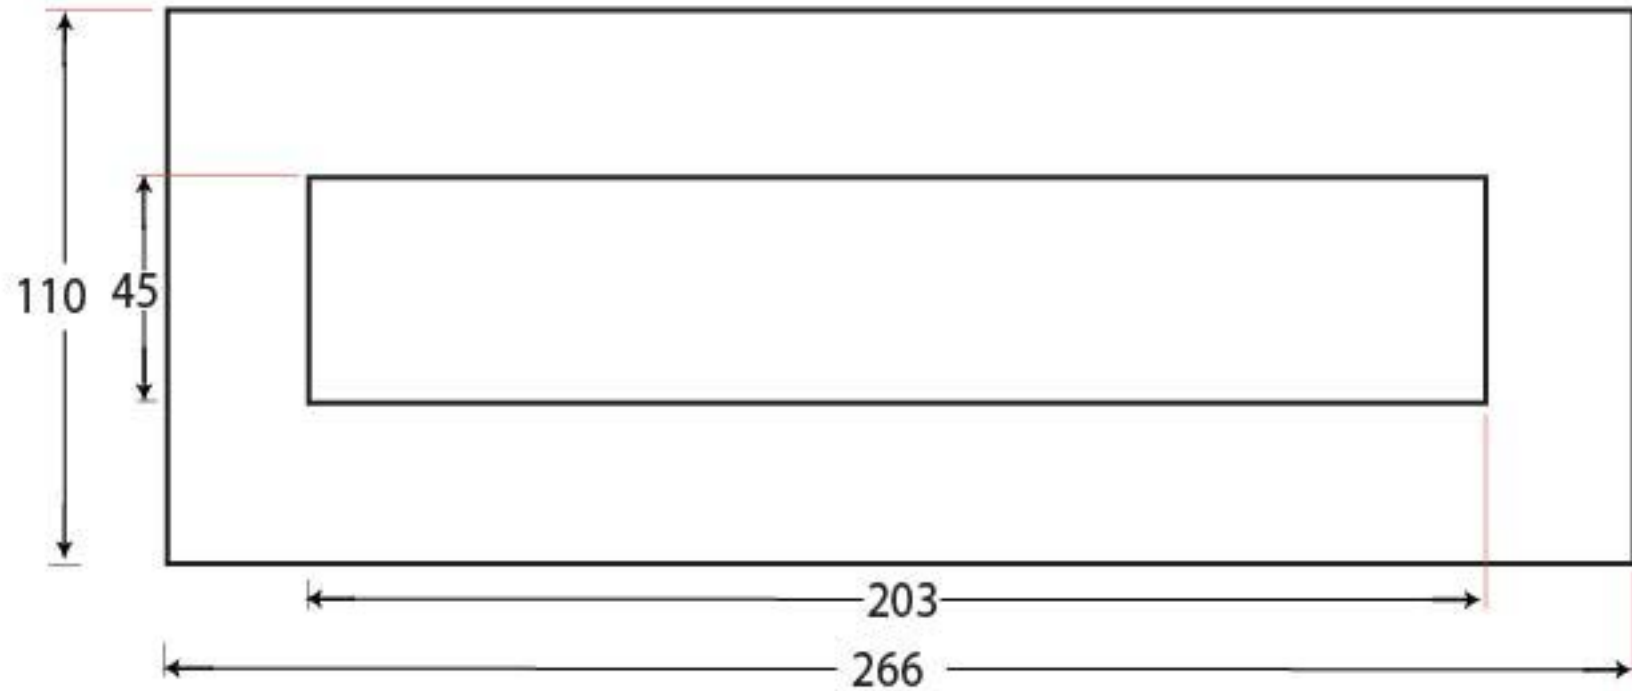

PRODUCT CODE 91494

HANDFORGED  
TRADITIONAL  
IRON MONGERY

Due to the hand crafted nature of our products all measurements are approximate and should be used as a guide only