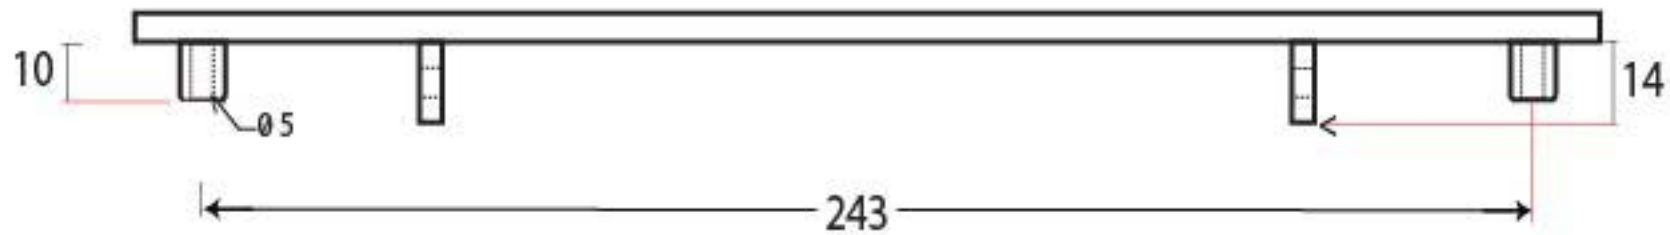

PRODUCT CODE 91494

HANDFORGED  
TRADITIONAL  
IRON MONGERY

Due to the hand crafted nature of our products all measurements are approximate and should be used as a guide only