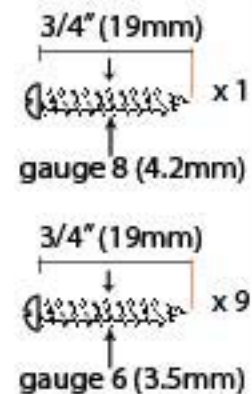

PRODUCT CODE 91496

HANDFORGED  
TRADITIONAL  
IRON MONGERY

Due to the hand crafted nature of our products all measurements are approximate and should be used as a guide only