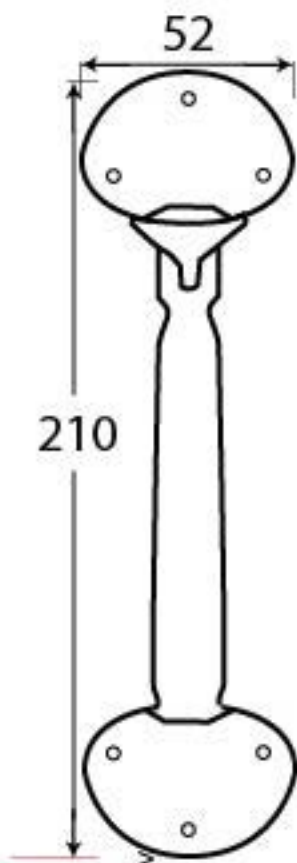

PRODUCT CODE 91496

HANDFORGED  
TRADITIONAL  
IRON MONGERY

Due to the hand crafted nature of our products all measurements are approximate and should be used as a guide only