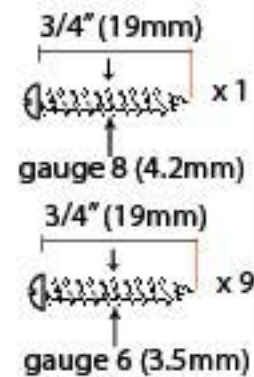

PRODUCT CODE 91497

HANDFORGED
TRADITIONAL
IRONMONGERY

Due to the hand crafted nature of our products all measurements are approximate and should be used as a guide only