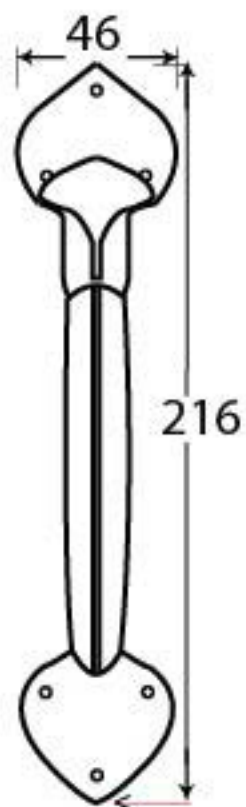

PRODUCT CODE 91497

HANDFORGED
TRADITIONAL
IRONMONGERY

Due to the hand crafted nature of our products all measurements are approximate and should be used as a guide only