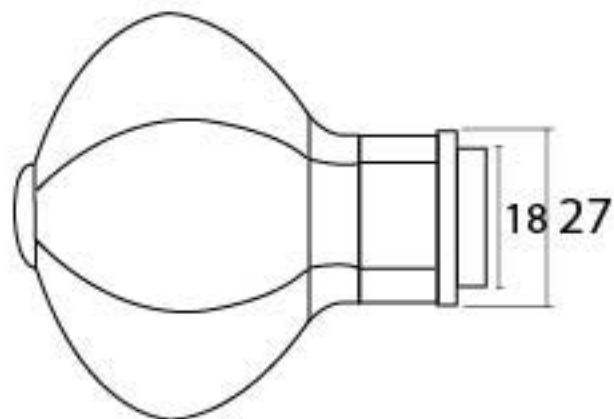

PRODUCT CODE 91498

OCTAGONAL CENTRE DOOR KNOB

82

95

ROSE

18 27

90

Ø 24

80

PROJECTION

HANDFORGED
TRADITIONAL
IRON MONGERY

Due to the hand crafted nature of our products all measurements are approximate and should be used as a guide only