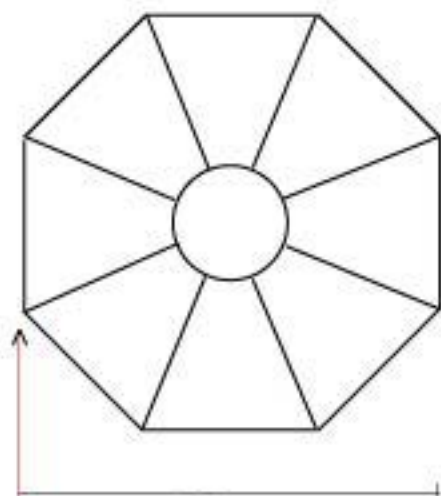

PRODUCT CODE 91498

OCTAGONAL CENTRE DOOR KNOB

82

95

ROSE

18 27

90

Ø 24