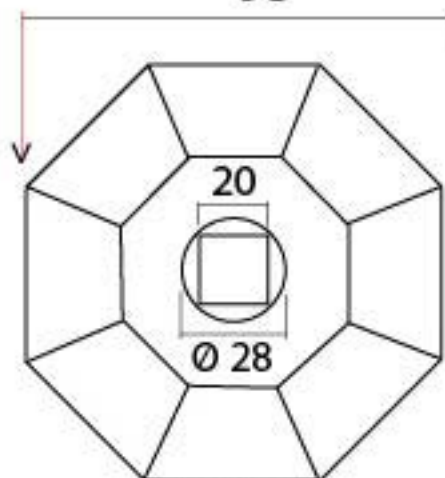

PRODUCT CODE 91498

OCTAGONAL CENTRE DOOR KNOB

82

95

ROSE

18 27

90

Ø 24

80

PROJECTION

HANDFORGED
TRADITIONAL
IRON MONGERY

Due to the hand crafted nature of our products all measurements are approximate and should be used as a guide only