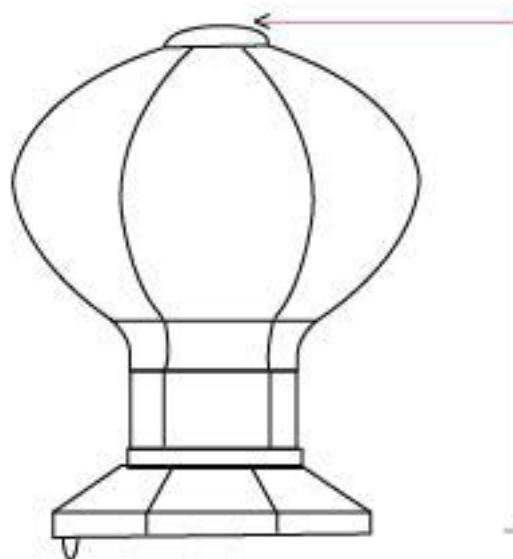

PRODUCT CODE 91498

OCTAGONAL CENTRE DOOR KNOB

82

95

ROSE

18 27

90

Ø 24

80

PROJECTION

HANDFORGED
TRADITIONAL
IRON MONGERY

Due to the hand crafted nature of our products all measurements are approximate and should be used as a guide only