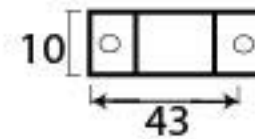

PRODUCT CODE 91504

HANDFORGED
TRADITIONAL
IRON MONGERY

Due to the hand crafted nature of our products all measurements are approximate and should be used as a guide only