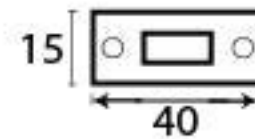

PRODUCT CODE 91504

HANDFORGED
TRADITIONAL
IRON MONGERY

Due to the hand crafted nature of our products all measurements are approximate and should be used as a guide only