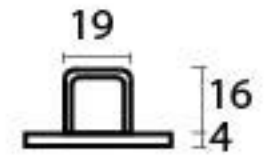

PRODUCT CODE 91504

HANDFORGED
TRADITIONAL
IRON MONGERY

Due to the hand crafted nature of our products all measurements are approximate and should be used as a guide only