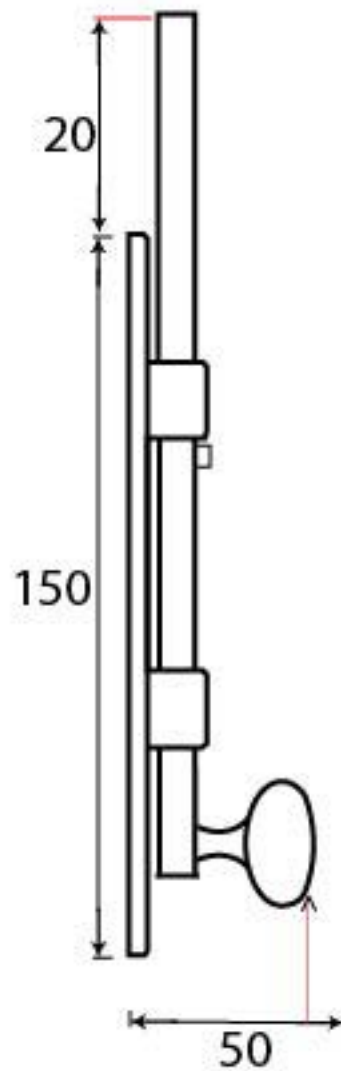

PRODUCT CODE 91504

HANDFORGED
TRADITIONAL
IRON MONGERY

Due to the hand crafted nature of our products all measurements are approximate and should be used as a guide only