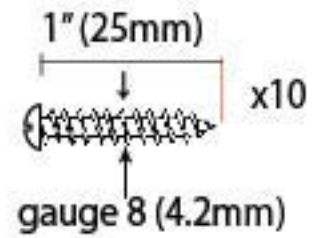

PRODUCT CODE 91504

HANDFORGED
TRADITIONAL
IRON MONGERY

Due to the hand crafted nature of our products all measurements are approximate and should be used as a guide only