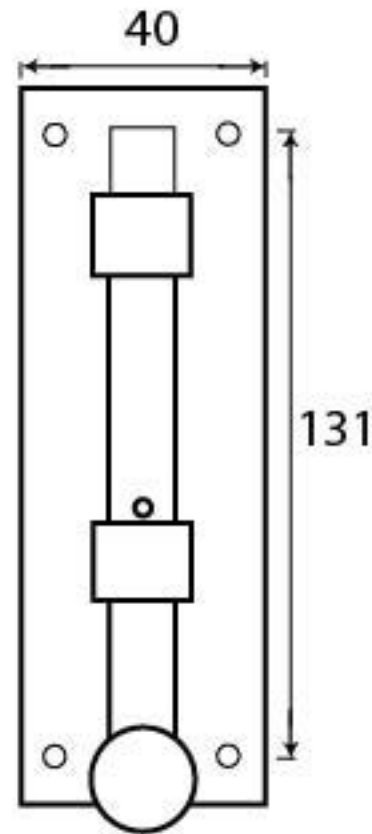

PRODUCT CODE 91504

HANDFORGED
TRADITIONAL
IRON MONGERY

Due to the hand crafted nature of our products all measurements are approximate and should be used as a guide only