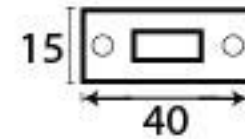

PRODUCT CODE 91504

HANDFORGED
TRADITIONAL
IRON MONGERY

Due to the hand crafted nature of our products all measurements are approximate and should be used as a guide only