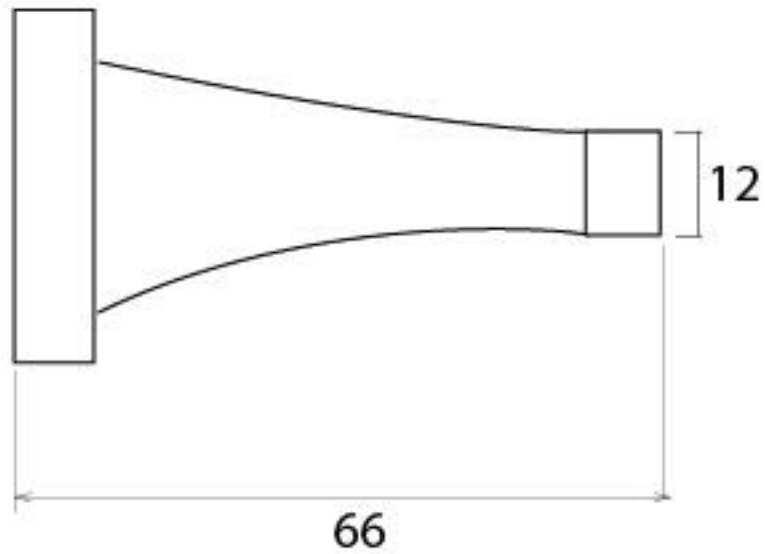

PRODUCT CODE 91510

HANDFORGED  
TRADITIONAL  
IRON MONGERY

Due to the hand crafted nature of our products all measurements are approximate and should be used as a guide only