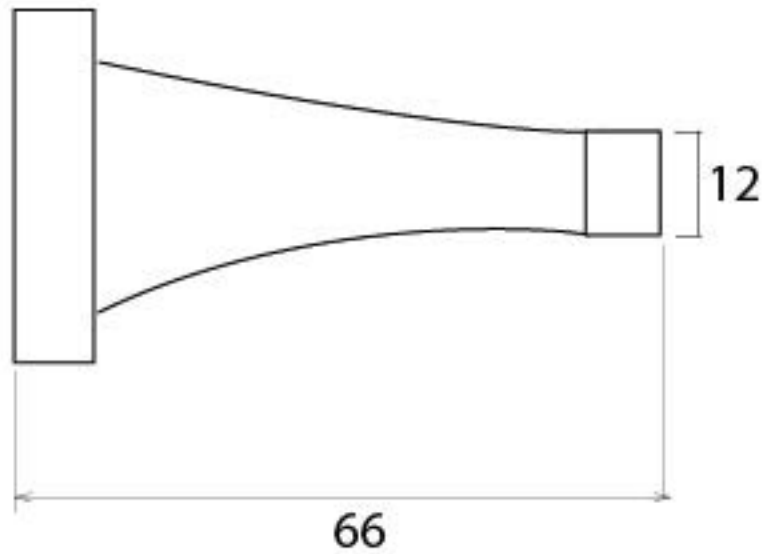

PRODUCT CODE 91511

HANDFORGED  
TRADITIONAL  
IRON MONGERY

Due to the hand crafted nature of our products all measurements are approximate and should be used as a guide only