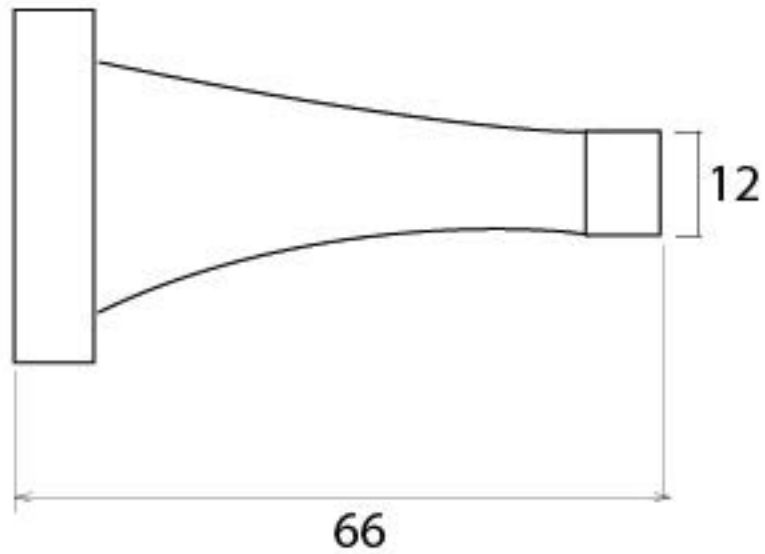

PRODUCT CODE 91512

HANDFORGED
TRADITIONAL
IRON MONGERY

Due to the hand crafted nature of our products all measurements are approximate and should be used as a guide only