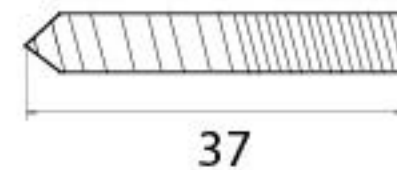

PRODUCT CODE 91513

HANDFORGED
TRADITIONAL
IRON MONGERY

Due to the hand crafted nature of our products all measurements are approximate and should be used as a guide only