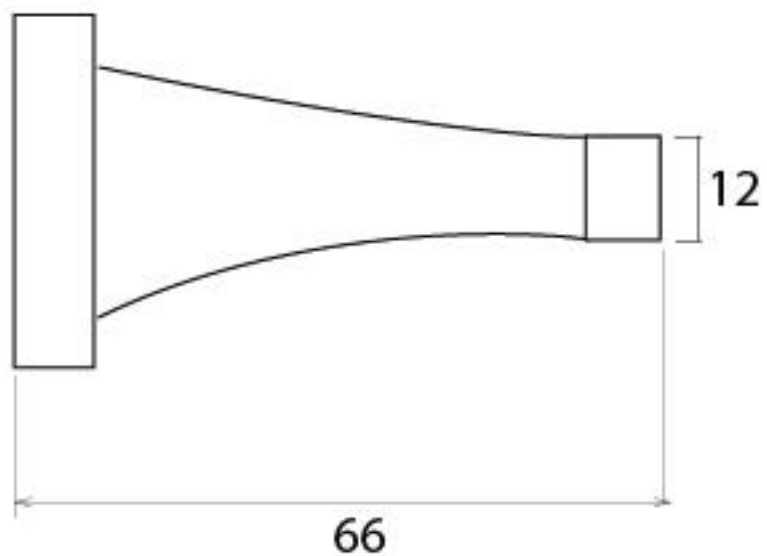

PRODUCT CODE 91513

HANDFORGED
TRADITIONAL
IRON MONGERY

Due to the hand crafted nature of our products all measurements are approximate and should be used as a guide only