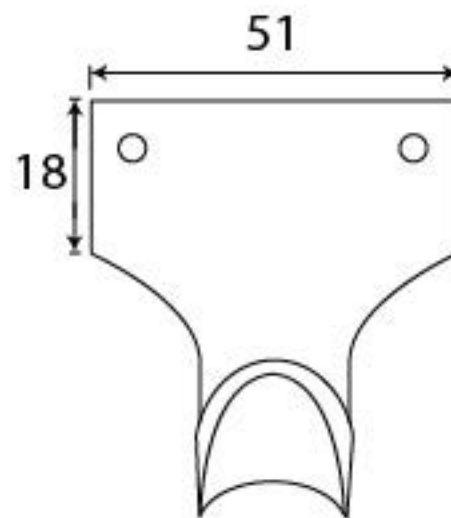

PRODUCT CODE 91744

3/4" (19mm)
x2
gauge 8 (4mm)

HANDFORGED
TRADITIONAL
IRON MONGERY

Due to the hand crafted nature of our products all measurements are approximate and should be used as a guide only