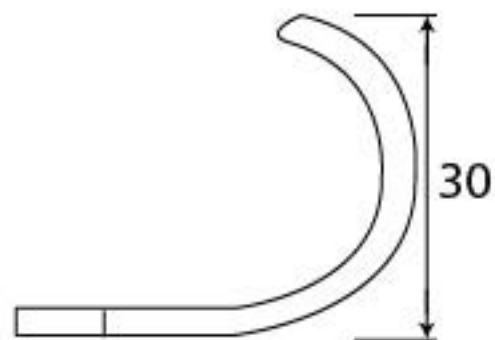

PRODUCT CODE 91744

3/4" (19mm)
x2
gauge 8 (4mm)

HANDFORGED
TRADITIONAL
IRON MONGERY

Due to the hand crafted nature of our products all measurements are approximate and should be used as a guide only