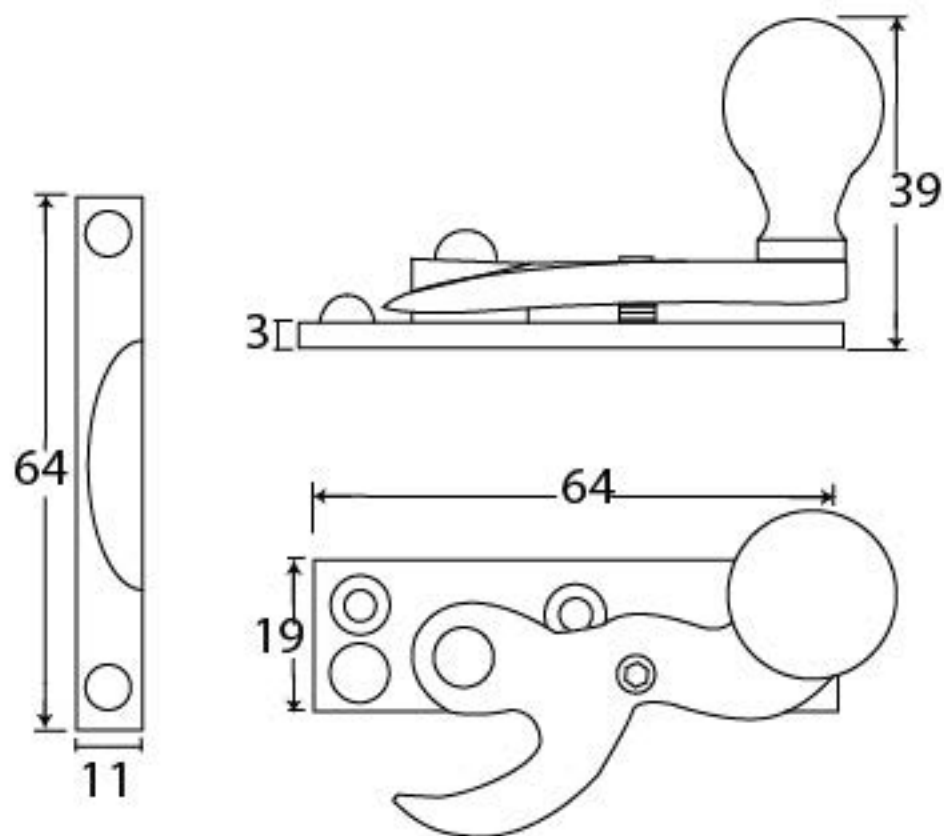

PRODUCT CODE 91745

3/4" (19mm)
x5
gauge 4 (3mm)

HANDFORGED
TRADITIONAL
IRON MONGERY

Due to the hand crafted nature of our products all measurements are approximate and should be used as a guide only