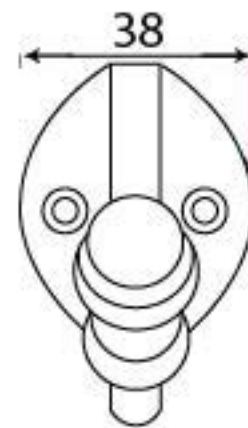

PRODUCT CODE 91749

3/4" (19mm)
x2
gauge 8 (4mm)

HANDFORGED
TRADITIONAL
IRON MONGERY

Due to the hand crafted nature of our products all measurements are approximate and should be used as a guide only