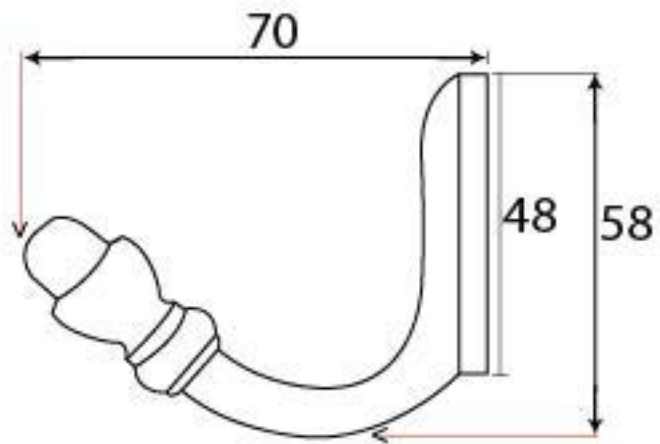

PRODUCT CODE 91749

3/4" (19mm)
x2
gauge 8 (4mm)

HANDFORGED
TRADITIONAL
IRON MONGERY

Due to the hand crafted nature of our products all measurements are approximate and should be used as a guide only