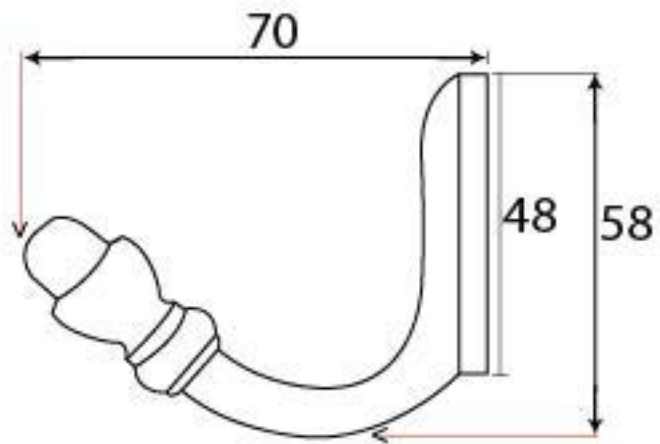

PRODUCT CODE 91750

3/4" (19mm)
x2
gauge 8 (4mm)

HANDFORGED
TRADITIONAL
IRON MONGERY

Due to the hand crafted nature of our products all measurements are approximate and should be used as a guide only