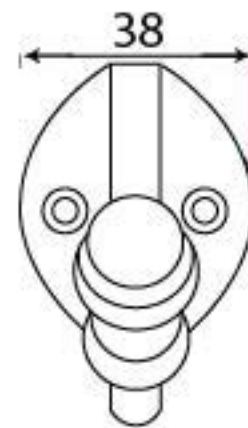

PRODUCT CODE 91750

3/4" (19mm)
x2
gauge 8 (4mm)

HANDFORGED
TRADITIONAL
IRON MONGERY

Due to the hand crafted nature of our products all measurements are approximate and should be used as a guide only