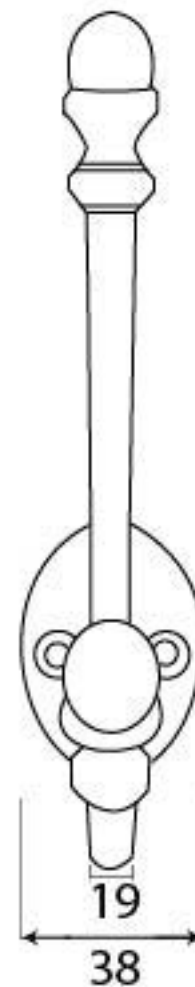

PRODUCT CODE 91751

HANDFORGED
TRADITIONAL
IRON MONGERY

Due to the hand crafted nature of our products all measurements are approximate and should be used as a guide only