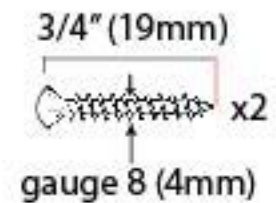

PRODUCT CODE 91751

HANDFORGED
TRADITIONAL
IRON MONGERY

Due to the hand crafted nature of our products all measurements are approximate and should be used as a guide only