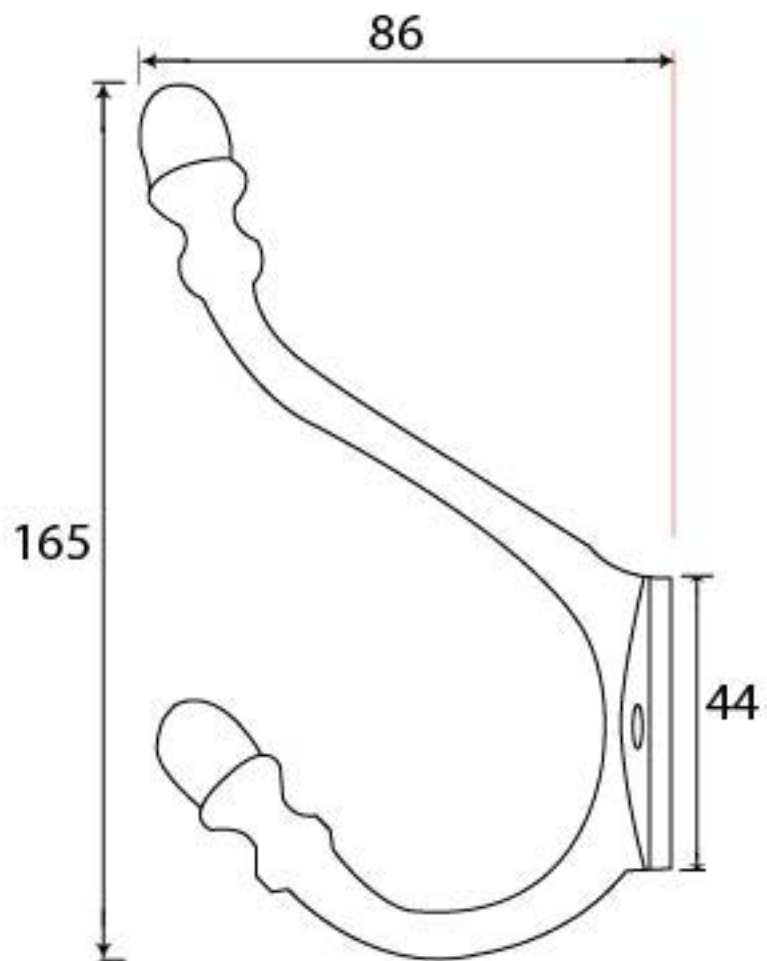

PRODUCT CODE 91751

HANDFORGED
TRADITIONAL
IRON MONGERY

Due to the hand crafted nature of our products all measurements are approximate and should be used as a guide only