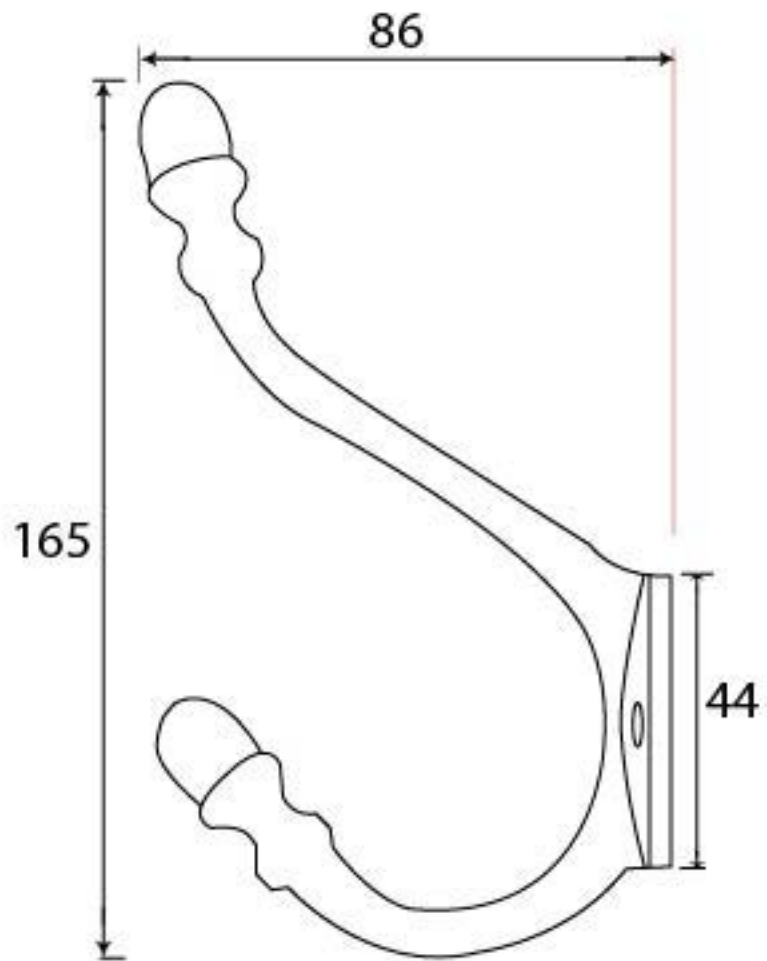

PRODUCT CODE 91752

HANDFORGED
TRADITIONAL
IRON MONGERY

Due to the hand crafted nature of our products all measurements are approximate and should be used as a guide only