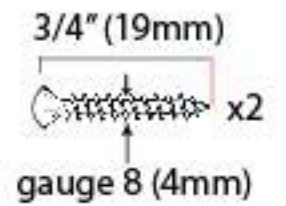

PRODUCT CODE 91752

HANDFORGED
TRADITIONAL
IRON MONGERY

Due to the hand crafted nature of our products all measurements are approximate and should be used as a guide only