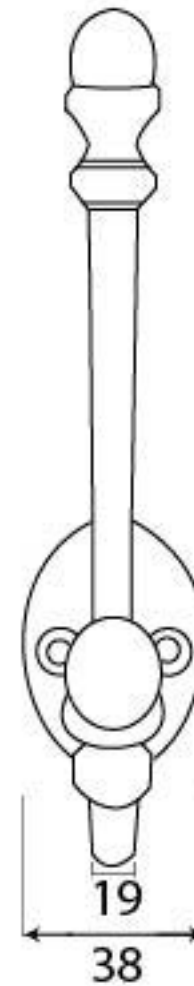

PRODUCT CODE 91752

HANDFORGED
TRADITIONAL
IRON MONGERY

Due to the hand crafted nature of our products all measurements are approximate and should be used as a guide only