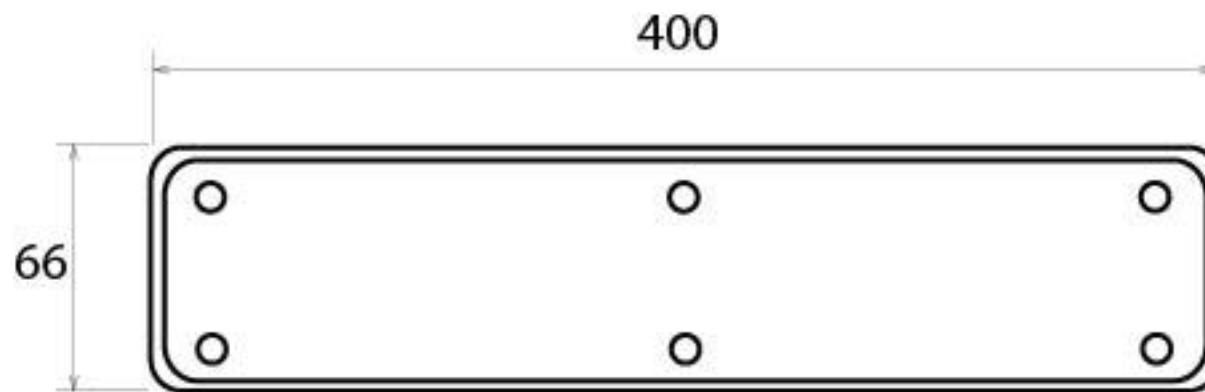

PRODUCT CODE 91760

3/4" (19mm)  
x6  
gauge 8 (4.2mm)

HANDFORGED  
TRADITIONAL  
IRON MONGERY

Due to the hand crafted nature of our products all measurements are approximate and should be used as a guide only