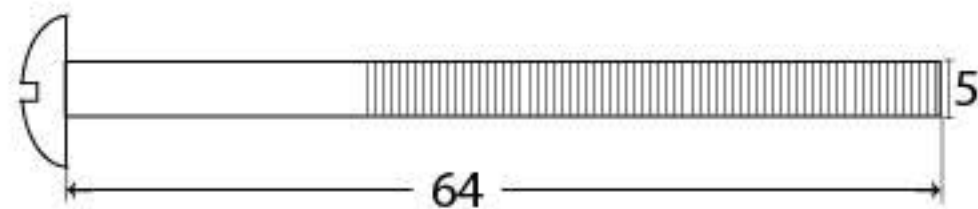

PRODUCT CODE 91766

HANDFORGED
TRADITIONAL
IRONMONGERY

Due to the hand crafted nature of our products all measurements are approximate and should be used as a guide only