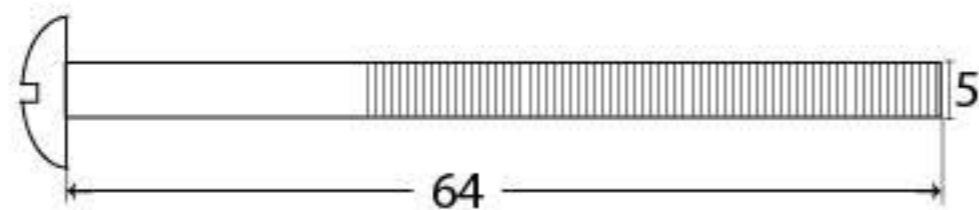

PRODUCT CODE 91768

HANDFORGED  
TRADITIONAL  
IRONMONGERY

Due to the hand crafted nature of our products all measurements are approximate and should be used as a guide only