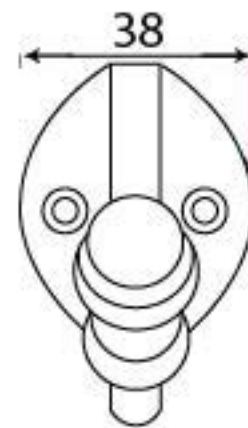

PRODUCT CODE 91785

3/4" (19mm)  
x2  
gauge 8 (4mm)

HANDFORGED  
TRADITIONAL  
IRON MONGERY

Due to the hand crafted nature of our products all measurements are approximate and should be used as a guide only