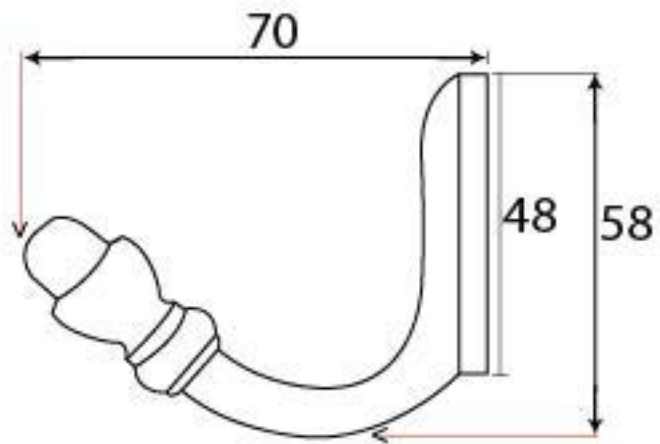

PRODUCT CODE 91785

3/4" (19mm)  
x2  
gauge 8 (4mm)

HANDFORGED  
TRADITIONAL  
IRON MONGERY

Due to the hand crafted nature of our products all measurements are approximate and should be used as a guide only