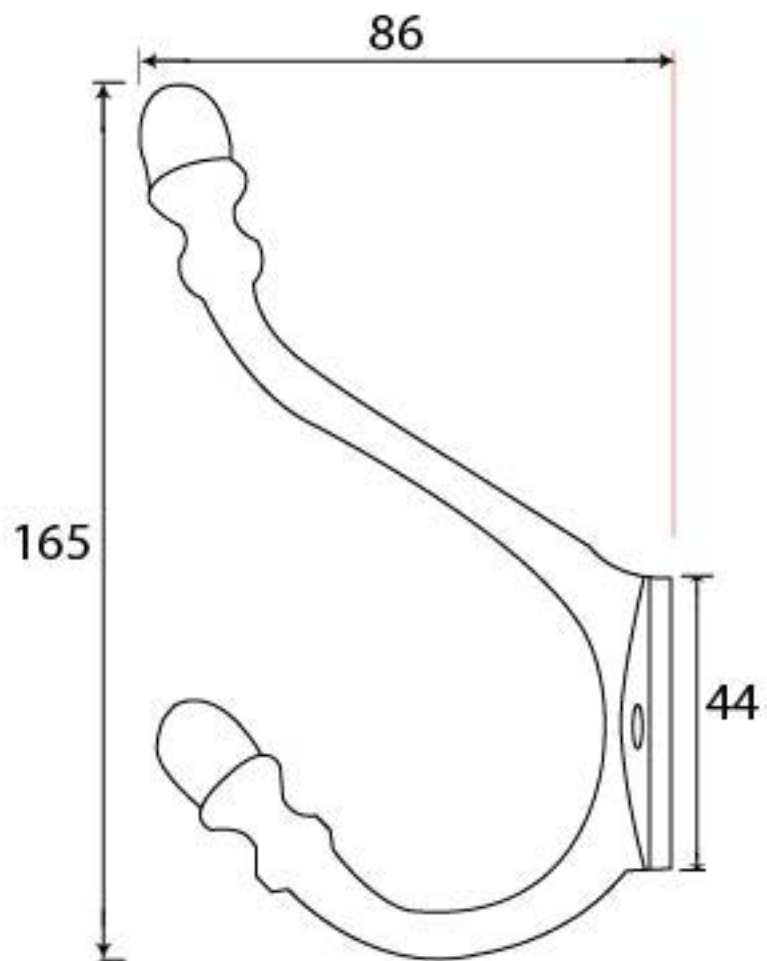

PRODUCT CODE 91786

HANDFORGED  
TRADITIONAL  
IRON MONGERY

Due to the hand crafted nature of our products all measurements are approximate and should be used as a guide only