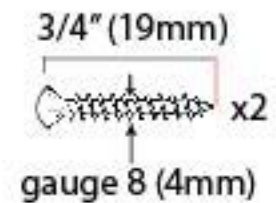

PRODUCT CODE 91786

HANDFORGED  
TRADITIONAL  
IRON MONGERY

Due to the hand crafted nature of our products all measurements are approximate and should be used as a guide only