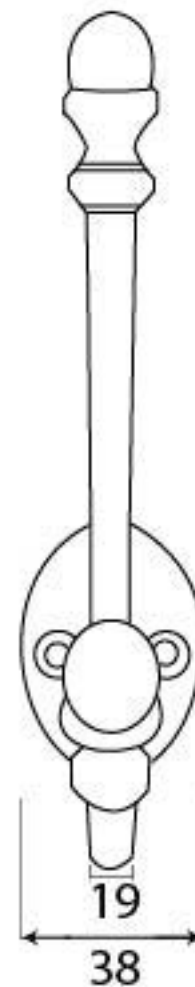

PRODUCT CODE 91786

HANDFORGED  
TRADITIONAL  
IRON MONGERY

Due to the hand crafted nature of our products all measurements are approximate and should be used as a guide only