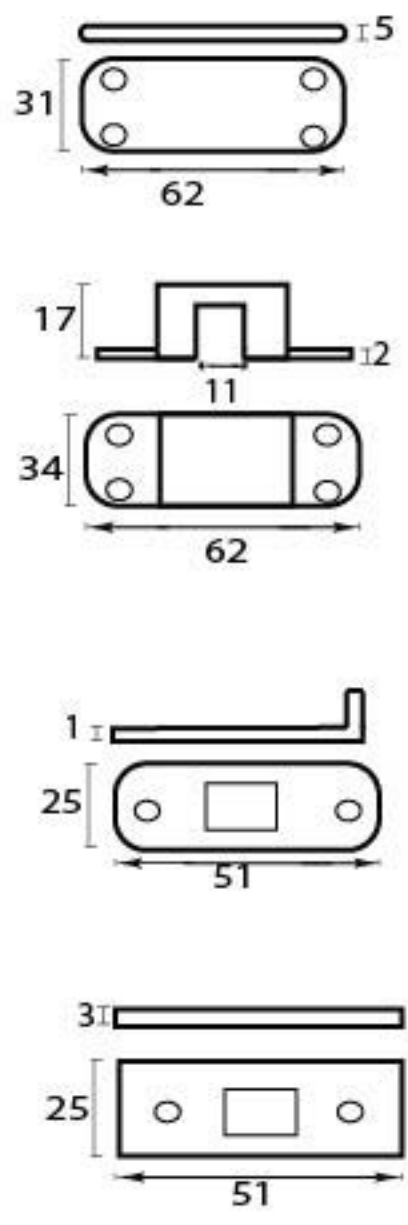

PRODUCT CODE 91788

1 3/4" (45mm)  
↓  
x4  
gauge 8 (4.2mm)  
1 1/4" (30mm)  
↓  
x24  
gauge 8 (4.2mm)

HANDFORGED  
TRADITIONAL  
IRONMONGERY

Due to the hand crafted nature of our products all measurements are approximate and should be used as a guide only