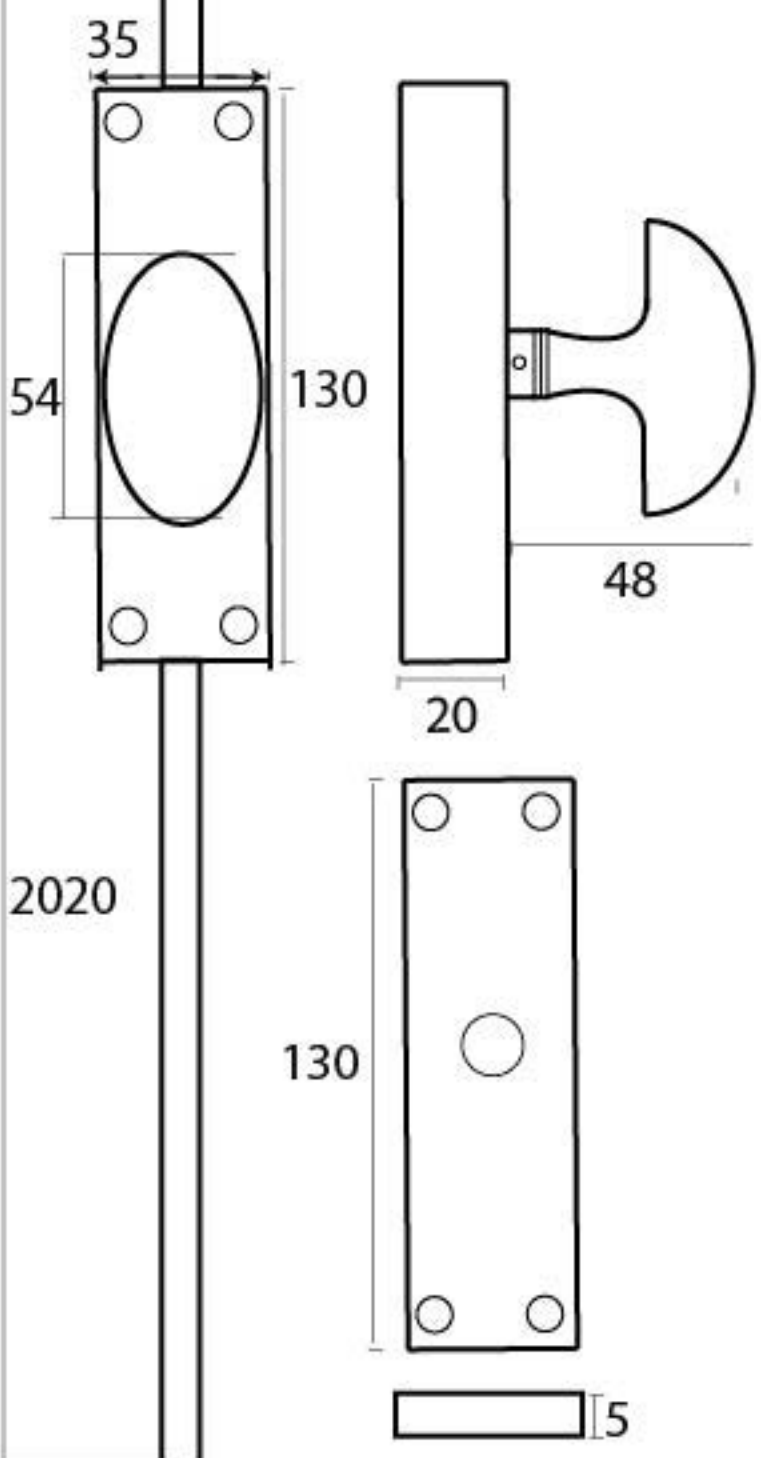

PRODUCT CODE 91788

1 3/4" (45mm)  
↓  
x4  
gauge 8 (4.2mm)  
1 1/4" (30mm)  
↓  
x24  
gauge 8 (4.2mm)

HANDFORGED  
TRADITIONAL  
IRONMONGERY

Due to the hand crafted nature of our products all measurements are approximate and should be used as a guide only