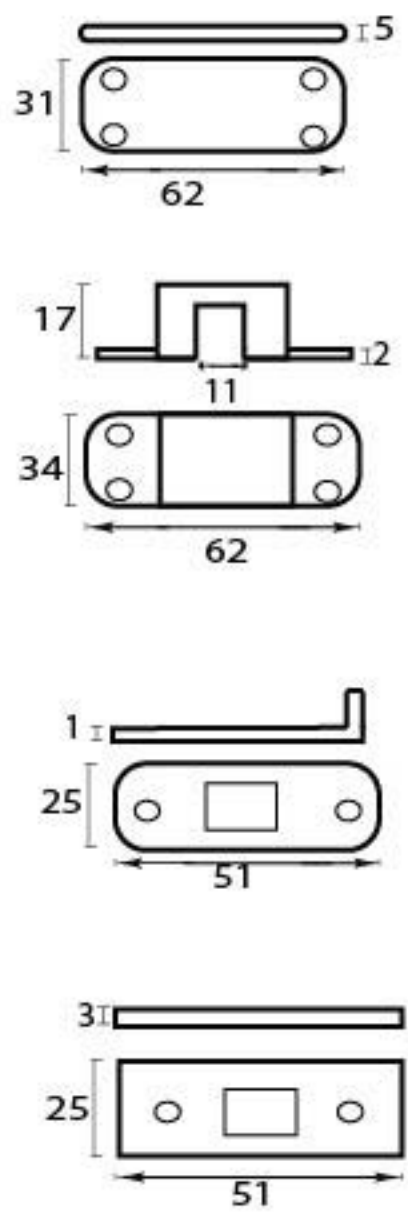

PRODUCT CODE 91790

1 3/4" (45mm)  
↓  
x4  
gauge 8 (4.2mm)  
1 1/4" (30mm)  
↓  
x24  
gauge 8 (4.2mm)

HANDFORGED  
TRADITIONAL  
IRONMONGERY