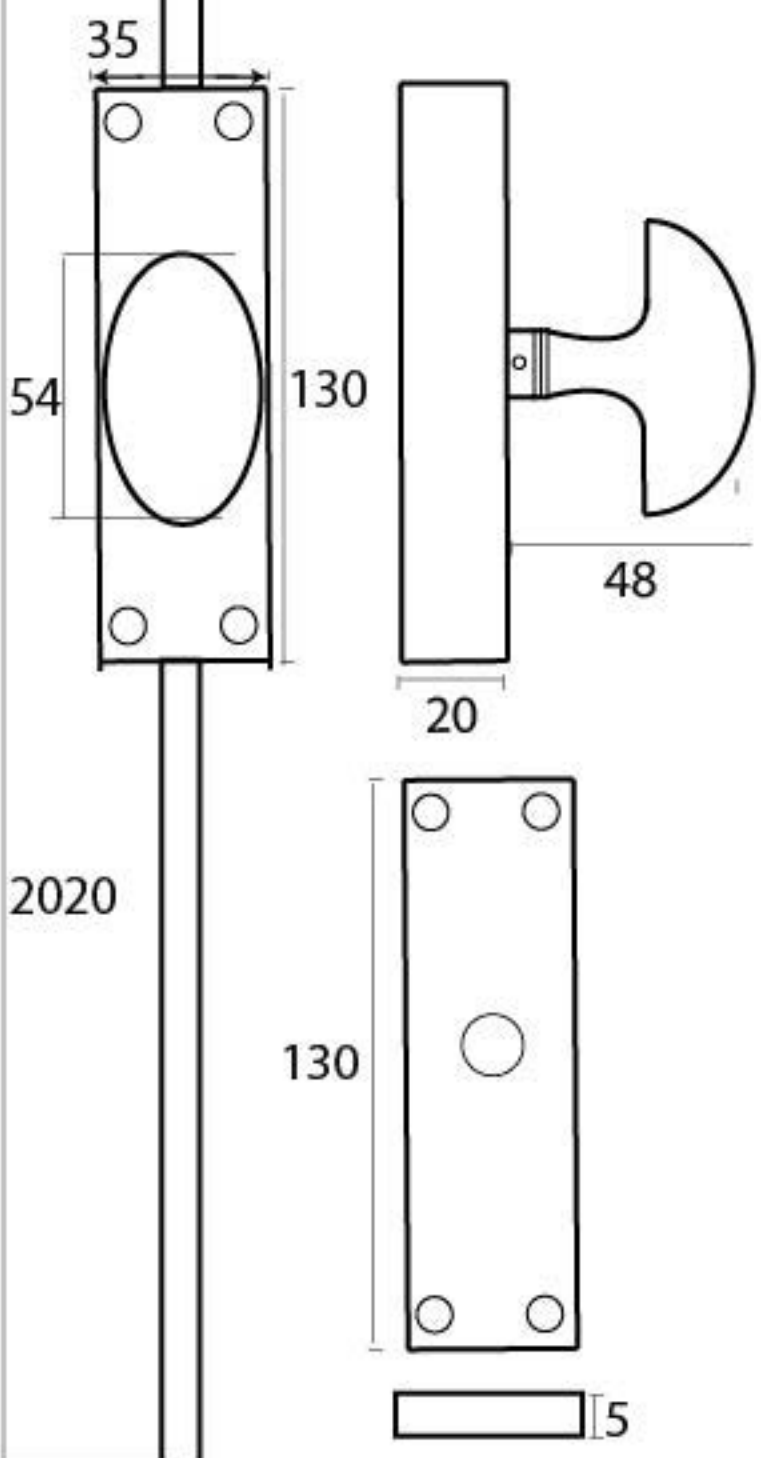

PRODUCT CODE 91790

1 3/4" (45mm)  
↓  
x4  
gauge 8 (4.2mm)  
1 1/4" (30mm)  
↓  
x24  
gauge 8 (4.2mm)

HANDFORGED  
TRADITIONAL  
IRONMONGERY