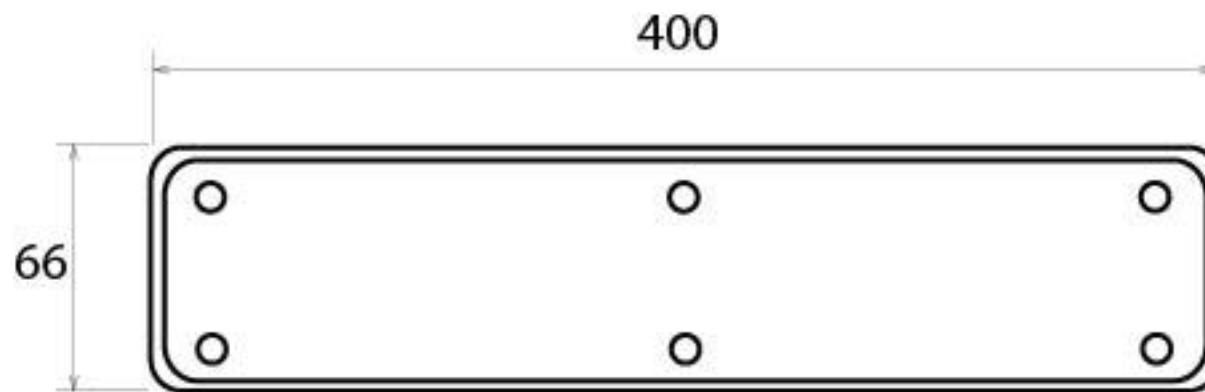

PRODUCT CODE 91795

3/4" (19mm)
x6
gauge 8 (4.2mm)

HANDFORGED
TRADITIONAL
IRON MONGERY

Due to the hand crafted nature of our products all measurements are approximate and should be used as a guide only