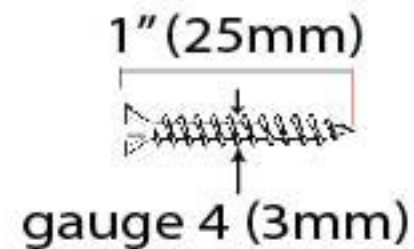

PRODUCT CODE 91824

HANDFORGED
TRADITIONAL
IRON MONGERY

Due to the hand crafted nature of our products all measurements are approximate and should be used as a guide only