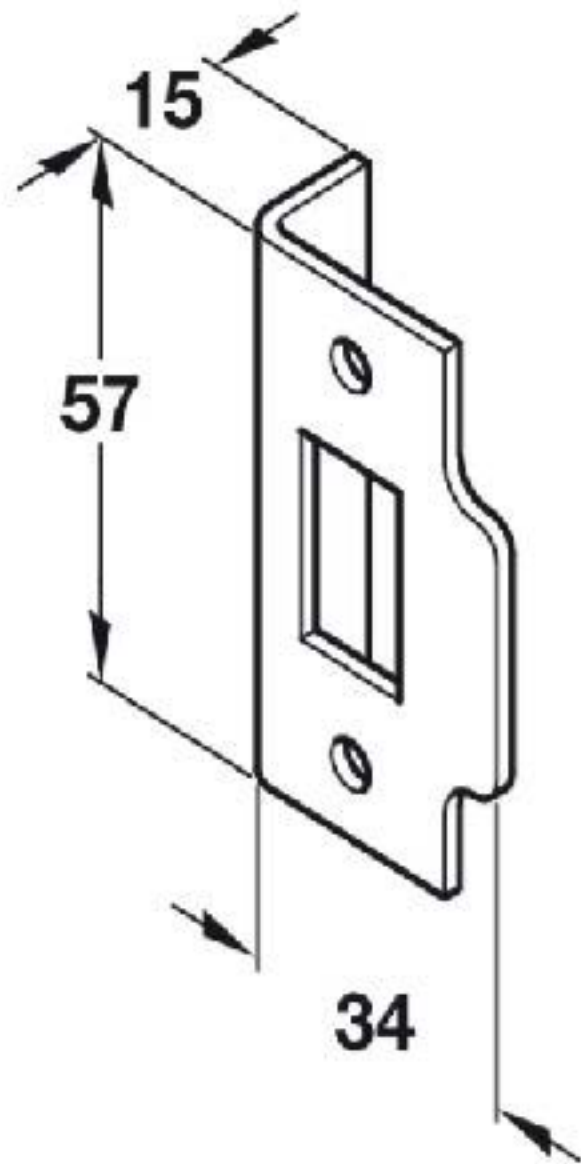

PRODUCT CODE 91824

HANDFORGED
TRADITIONAL
IRON MONGERY

Due to the hand crafted nature of our products all measurements are approximate and should be used as a guide only