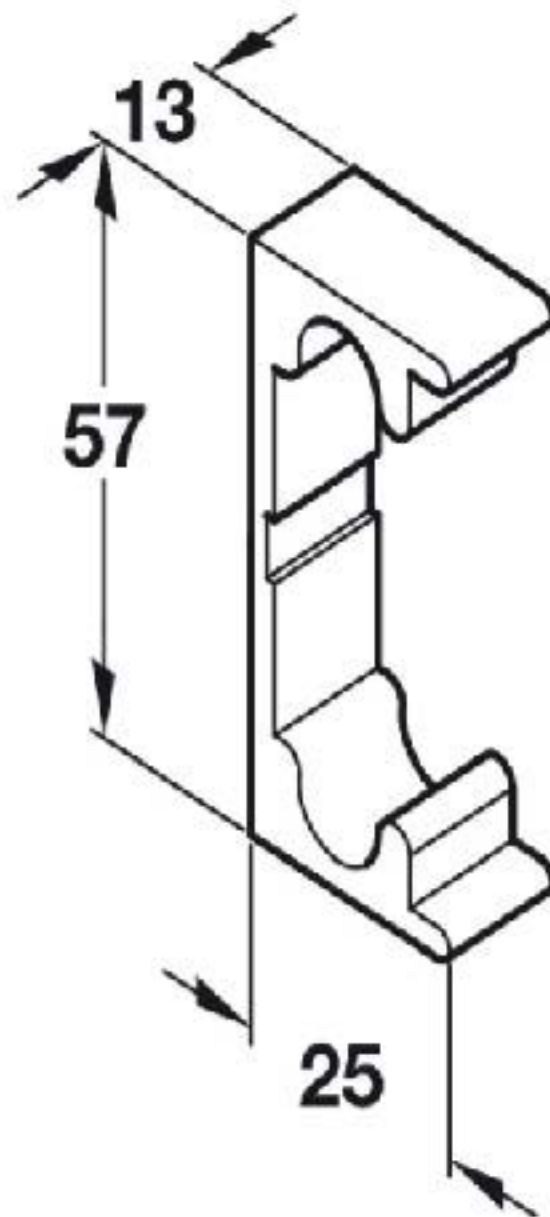

PRODUCT CODE 91824

HANDFORGED
TRADITIONAL
IRON MONGERY

Due to the hand crafted nature of our products all measurements are approximate and should be used as a guide only