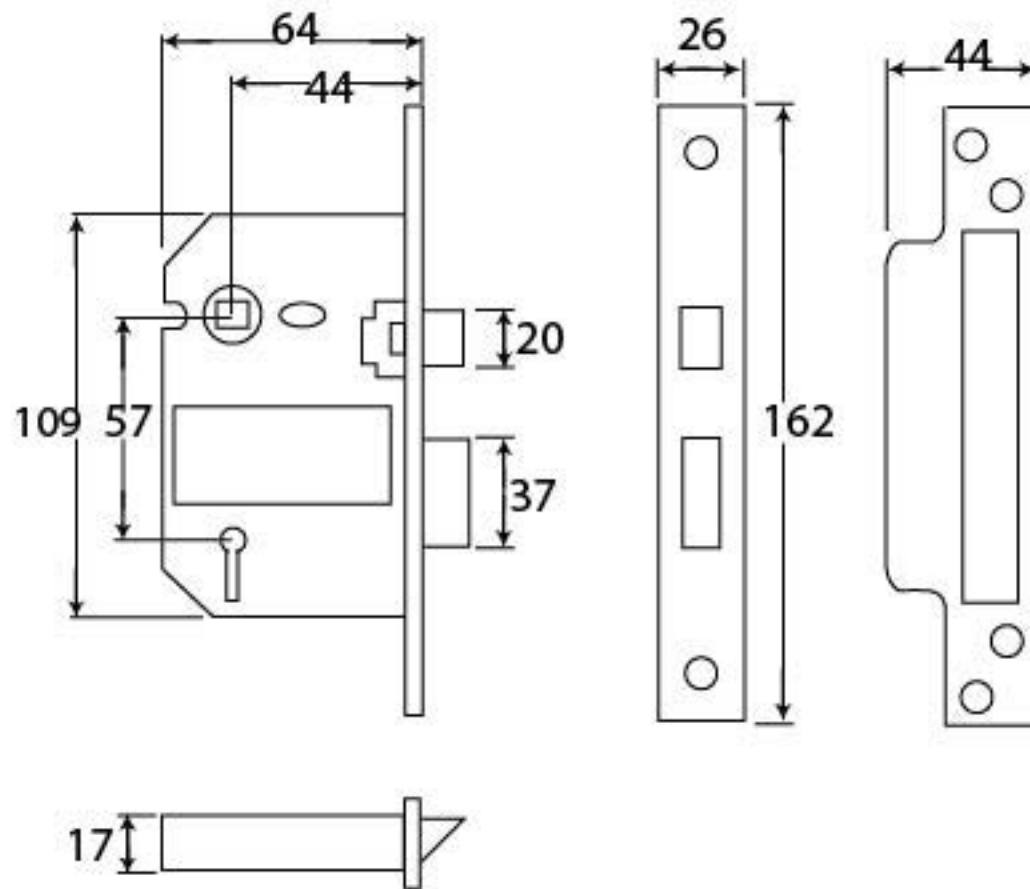

PRODUCT CODE 91825

HANDFORGED
TRADITIONAL
IRON MONGERY

Due to the hand crafted nature of our products all measurements are approximate and should be used as a guide only