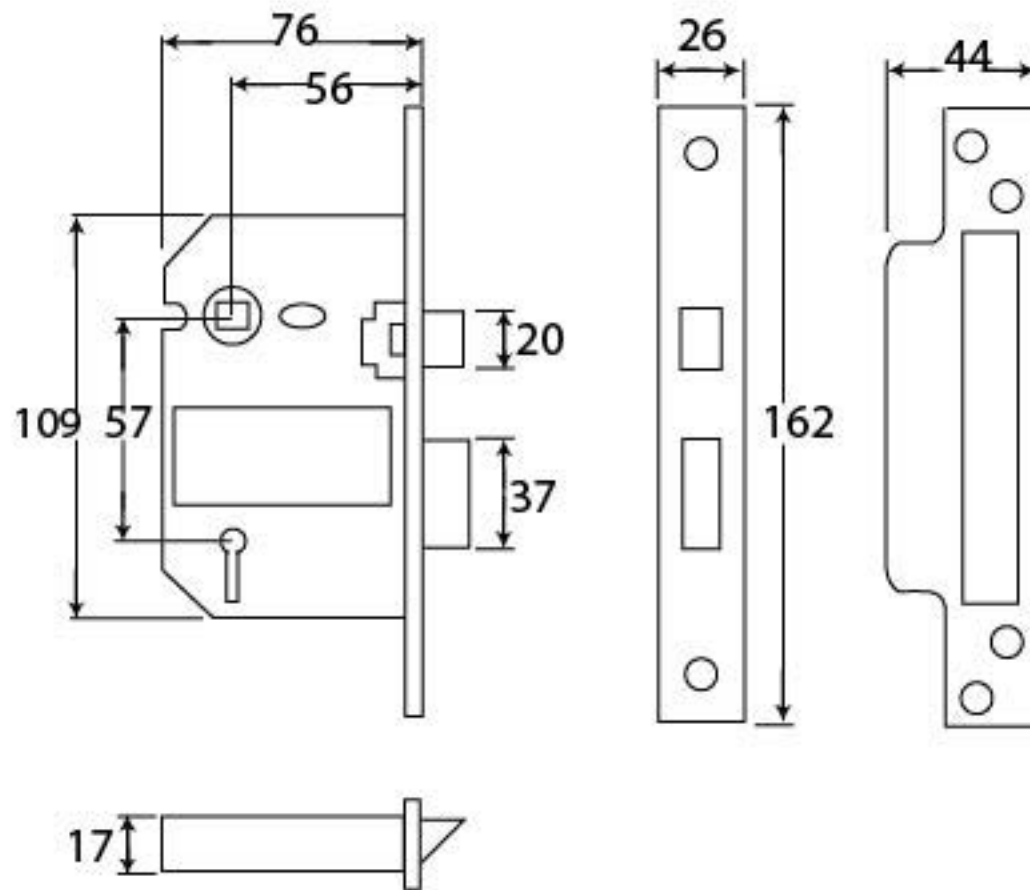

PRODUCT CODE 91826

HANDFORGED
TRADITIONAL
IRON MONGERY

Due to the hand crafted nature of our products all measurements are approximate and should be used as a guide only