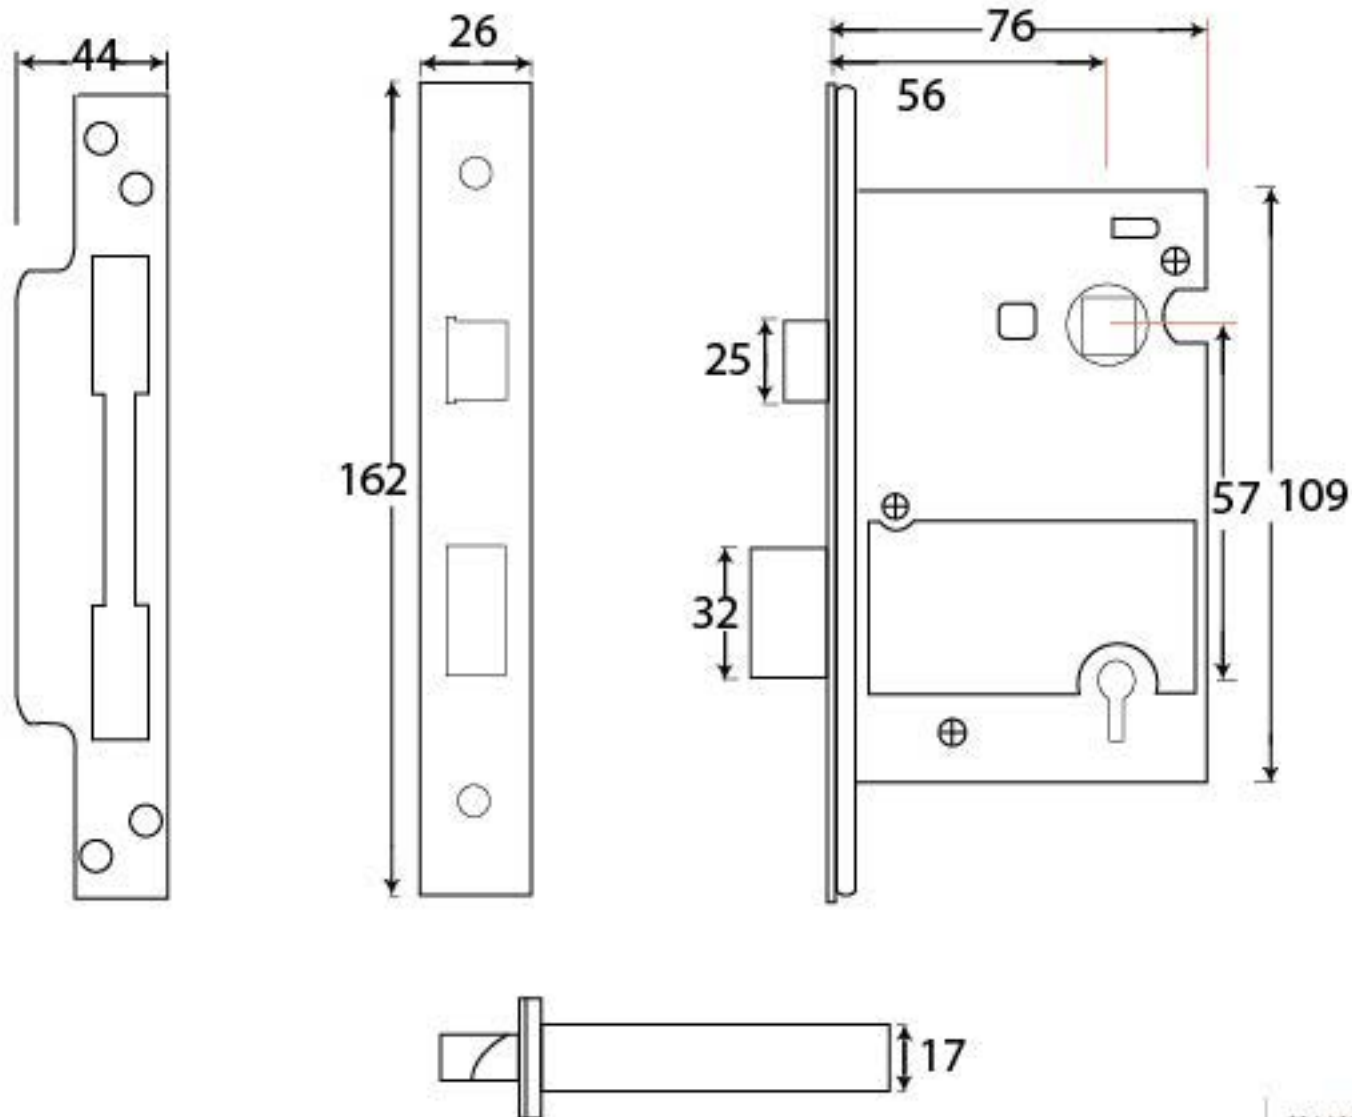

PRODUCT CODE 91827

HANDFORGED
TRADITIONAL
IRON MONGERY

Due to the hand crafted nature of our products all measurements are approximate and should be used as a guide only