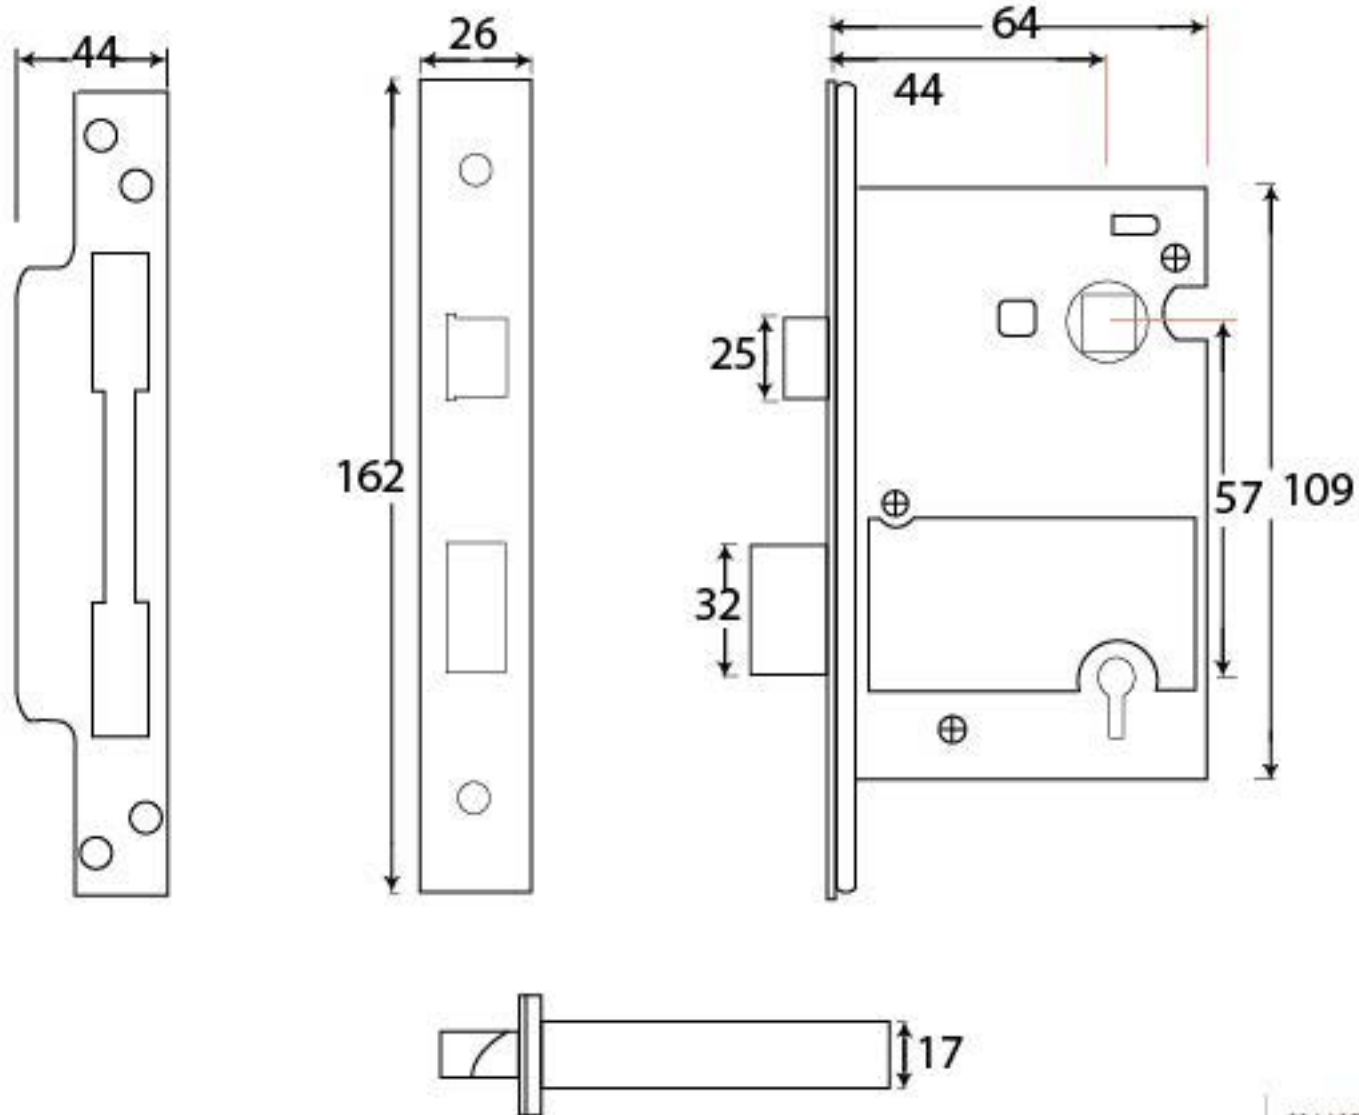

PRODUCT CODE 91828

HANDFORGED
TRADITIONAL
IRON MONGERY

Due to the hand crafted nature of our products all measurements are approximate and should be used as a guide only