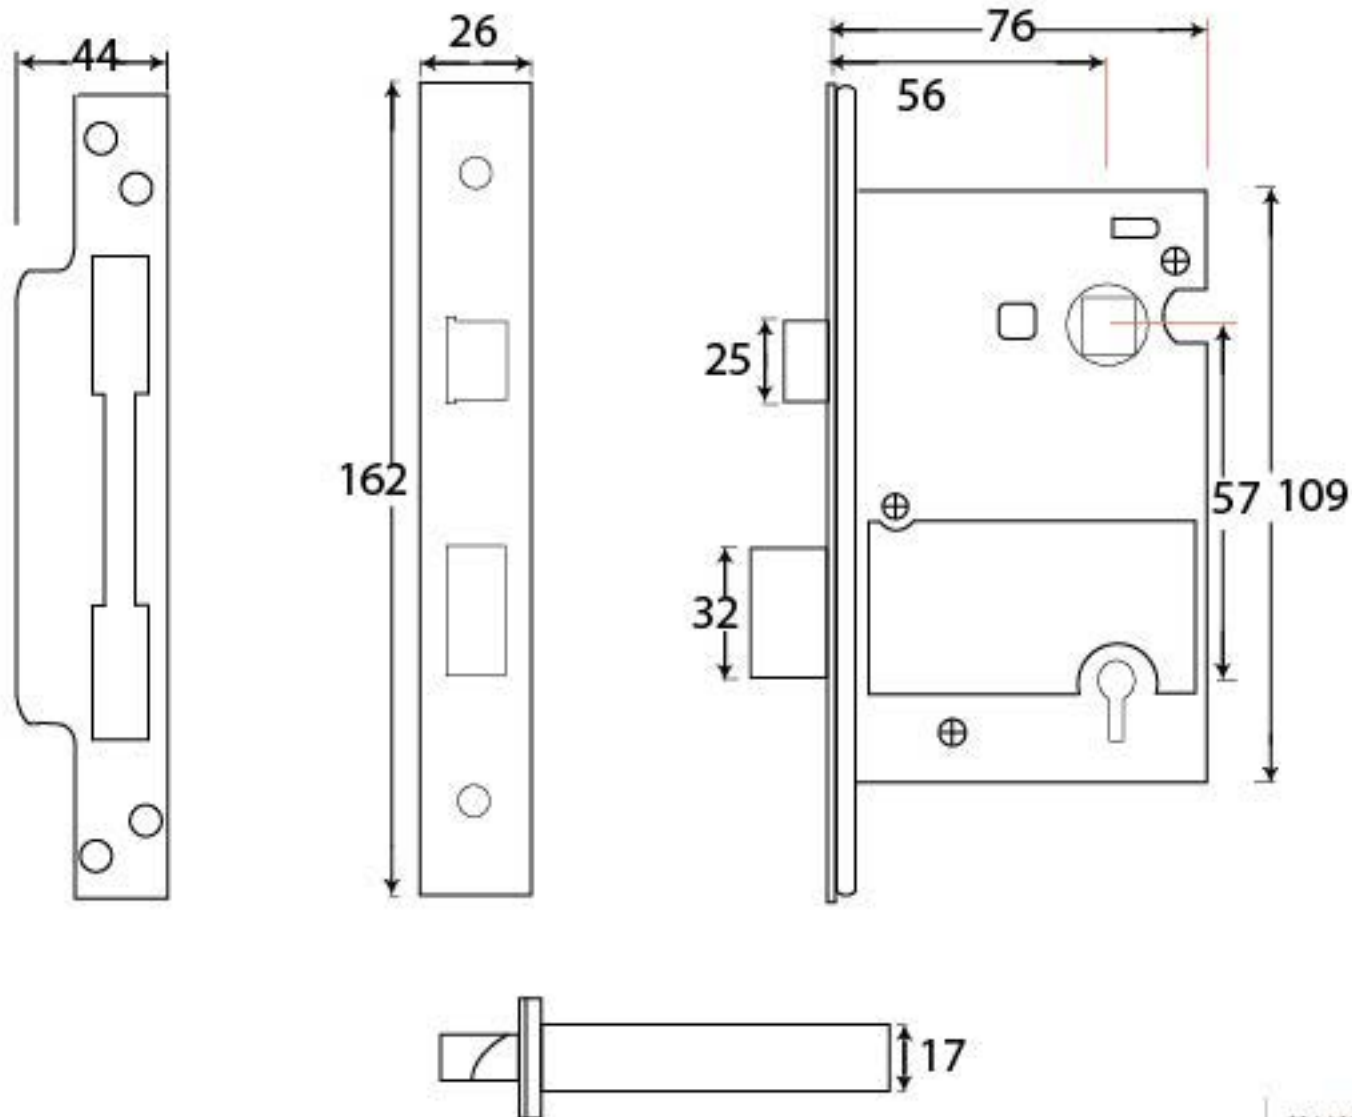

PRODUCT CODE 91829

HANDFORGED
TRADITIONAL
IRON MONGERY

Due to the hand crafted nature of our products all measurements are approximate and should be used as a guide only