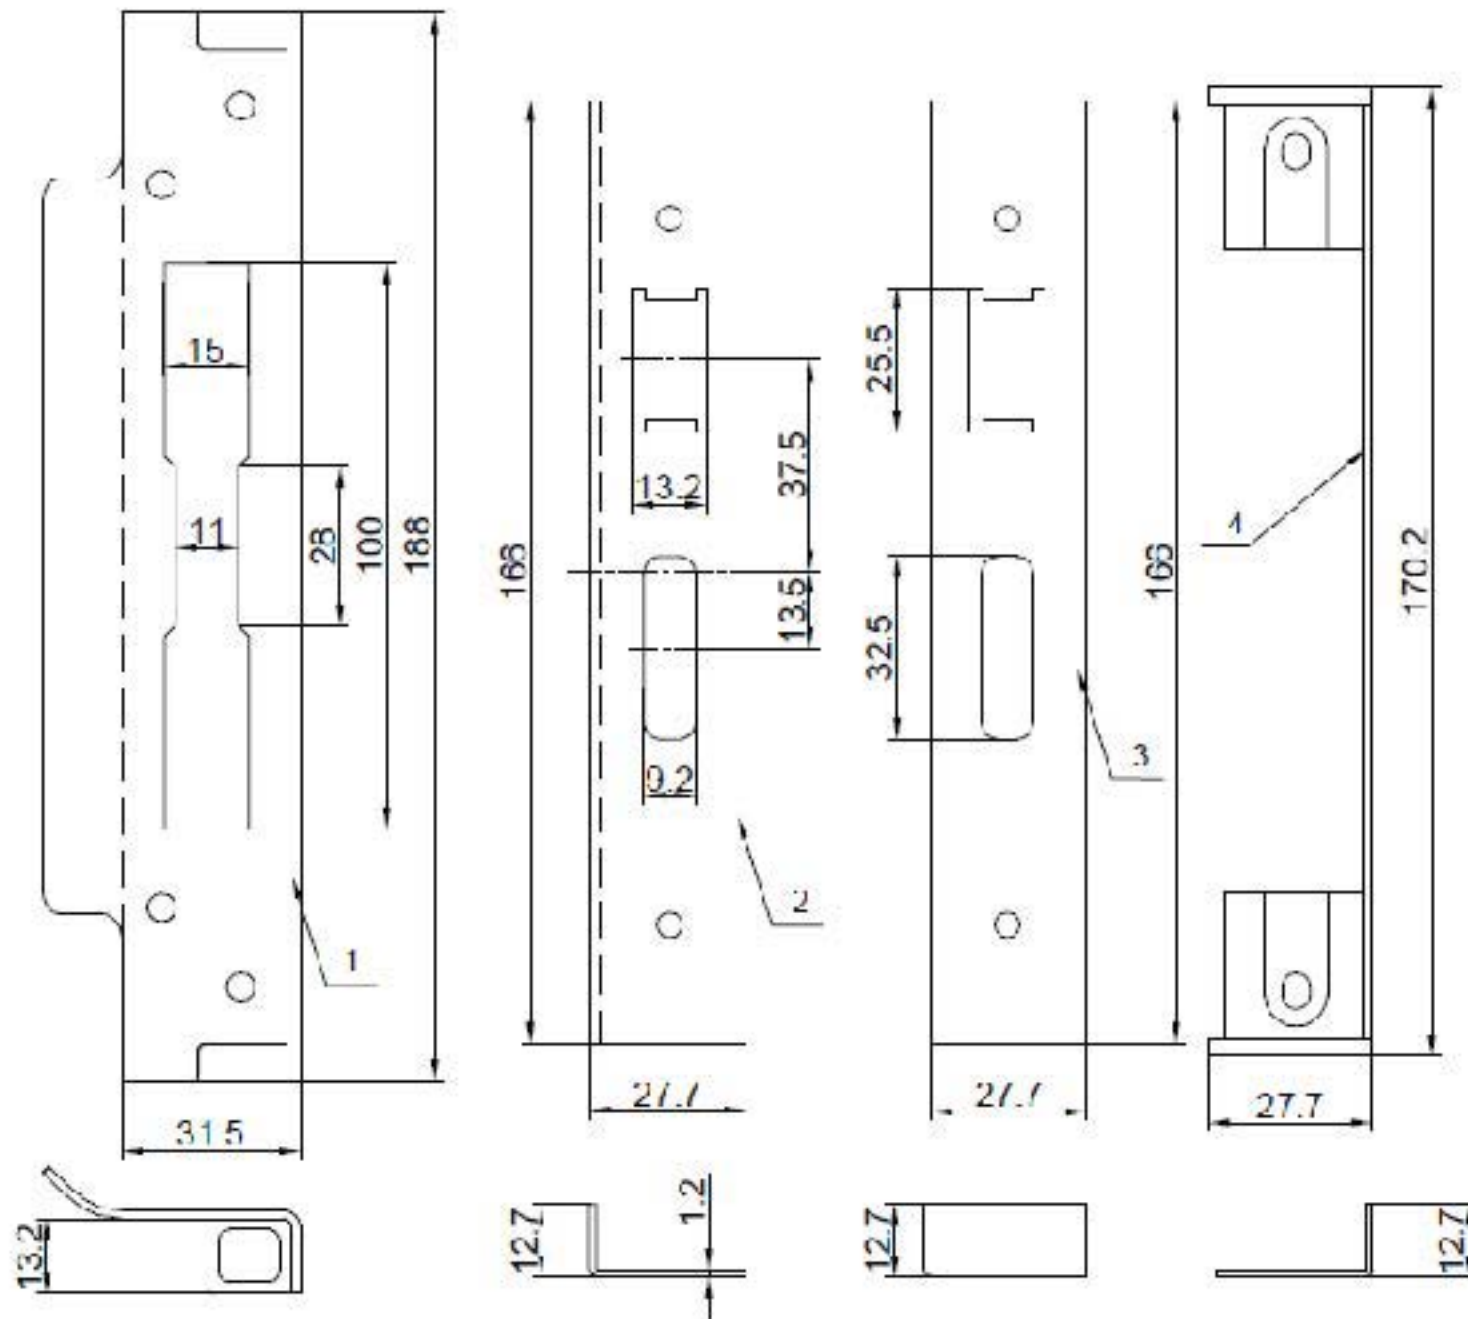

PRODUCT CODE 91830

- 1. = Striker
- 2. = Left Forend
- 3. = Right Forend
- 4. = Support

HANDFORGED
TRADITIONAL
IRON MONGERY

Due to the hand crafted nature of our products all measurements are approximate and should be used as a guide only