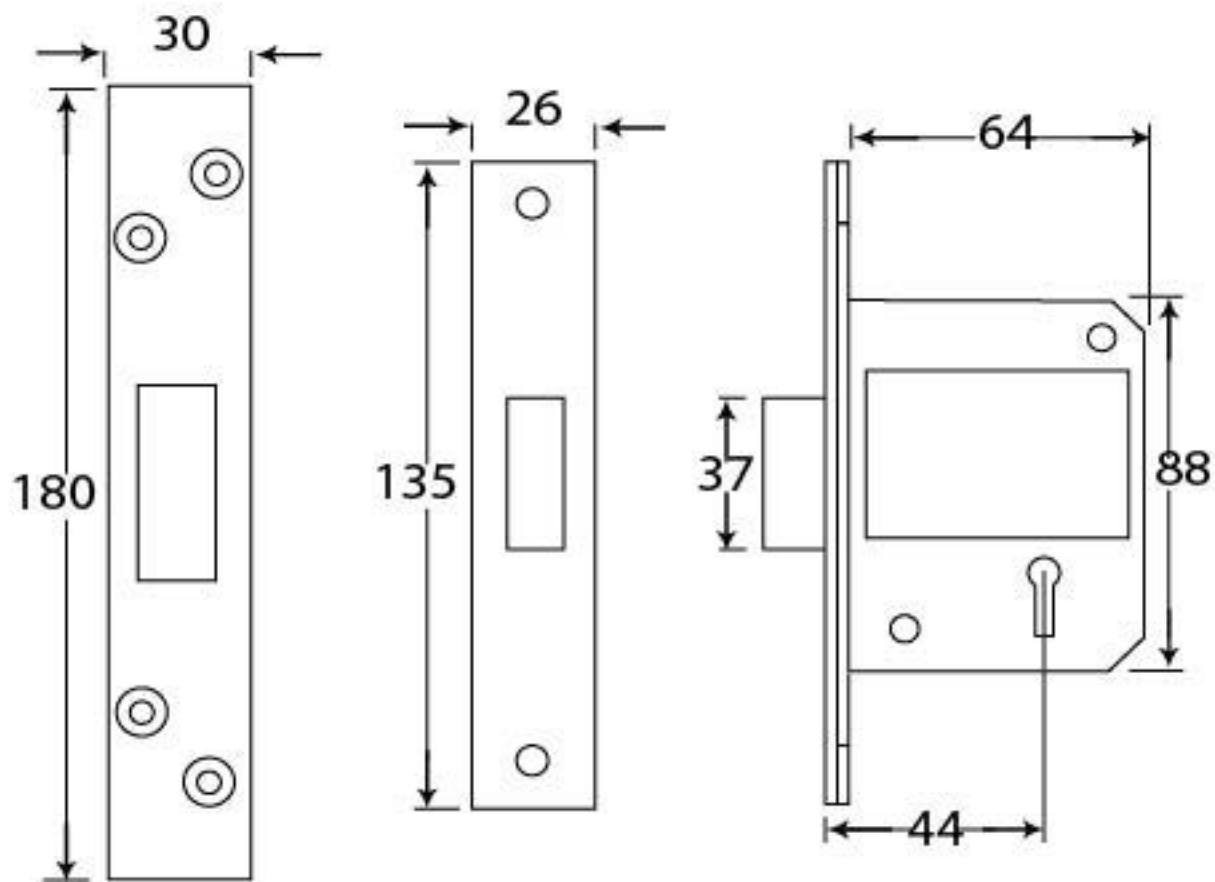

PRODUCT CODE 91831

HANDFORGED  
TRADITIONAL  
IRON MONGERY

Due to the hand crafted nature of our products all measurements are approximate and should be used as a guide only