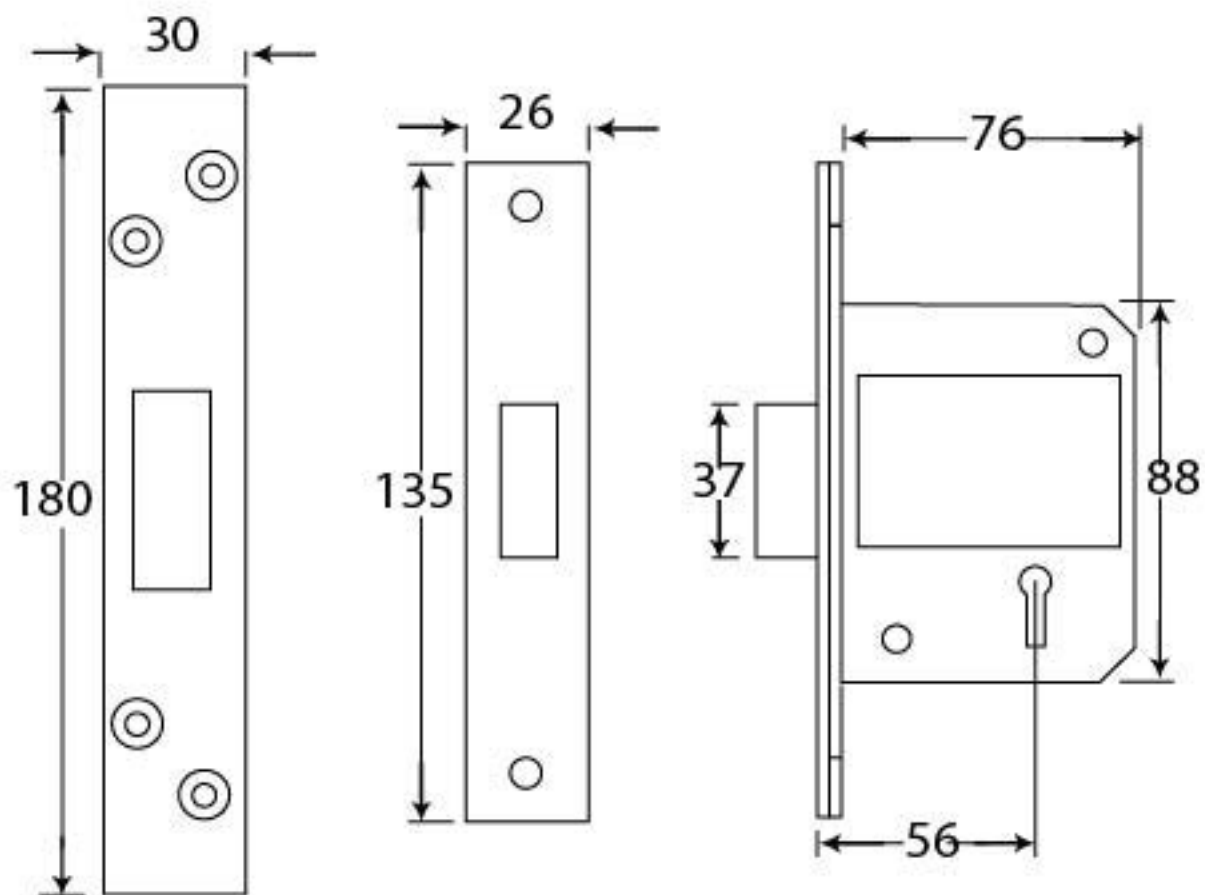

PRODUCT CODE 91832

HANDFORGED  
TRADITIONAL  
IRON MONGERY

Due to the hand crafted nature of our products all measurements are approximate and should be used as a guide only