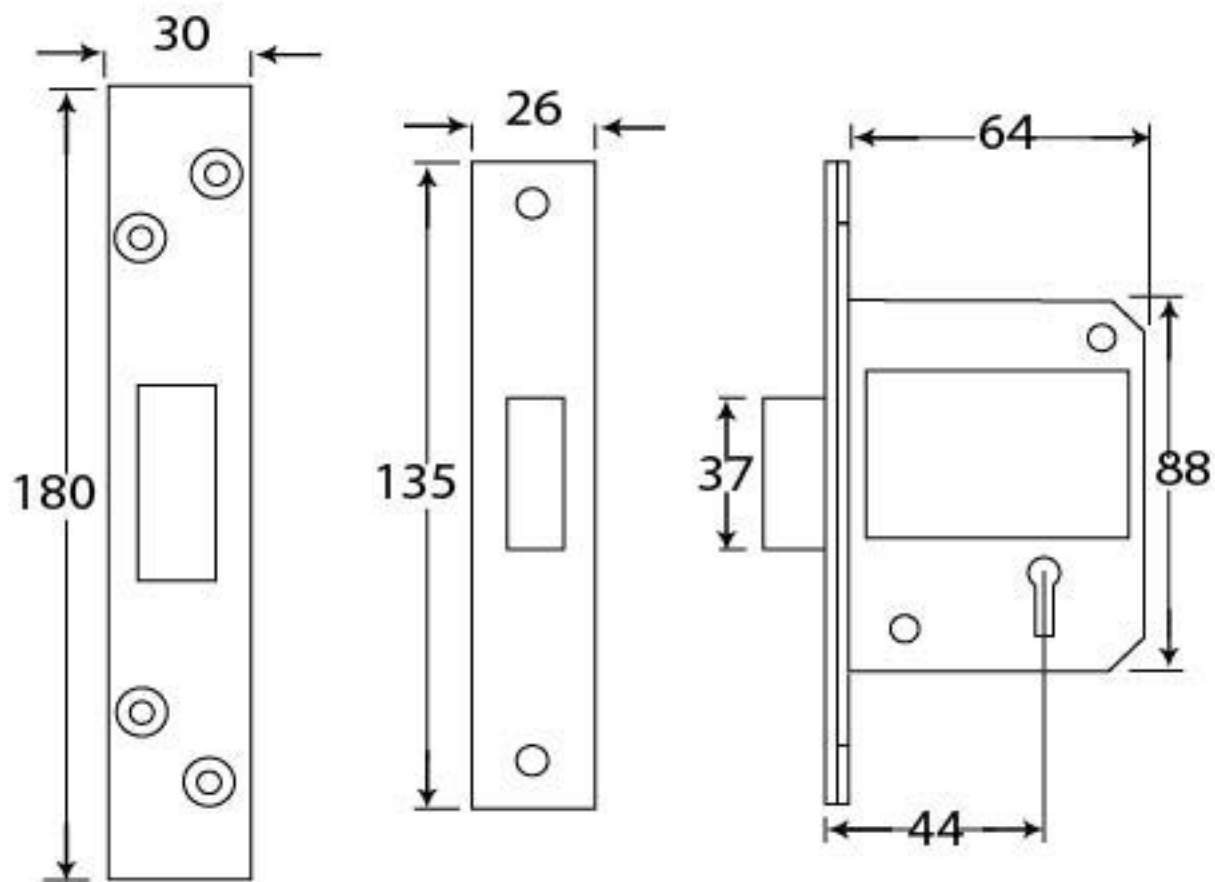

PRODUCT CODE 91833

HANDFORGED
TRADITIONAL
IRON MONGERY

Due to the hand crafted nature of our products all measurements are approximate and should be used as a guide only