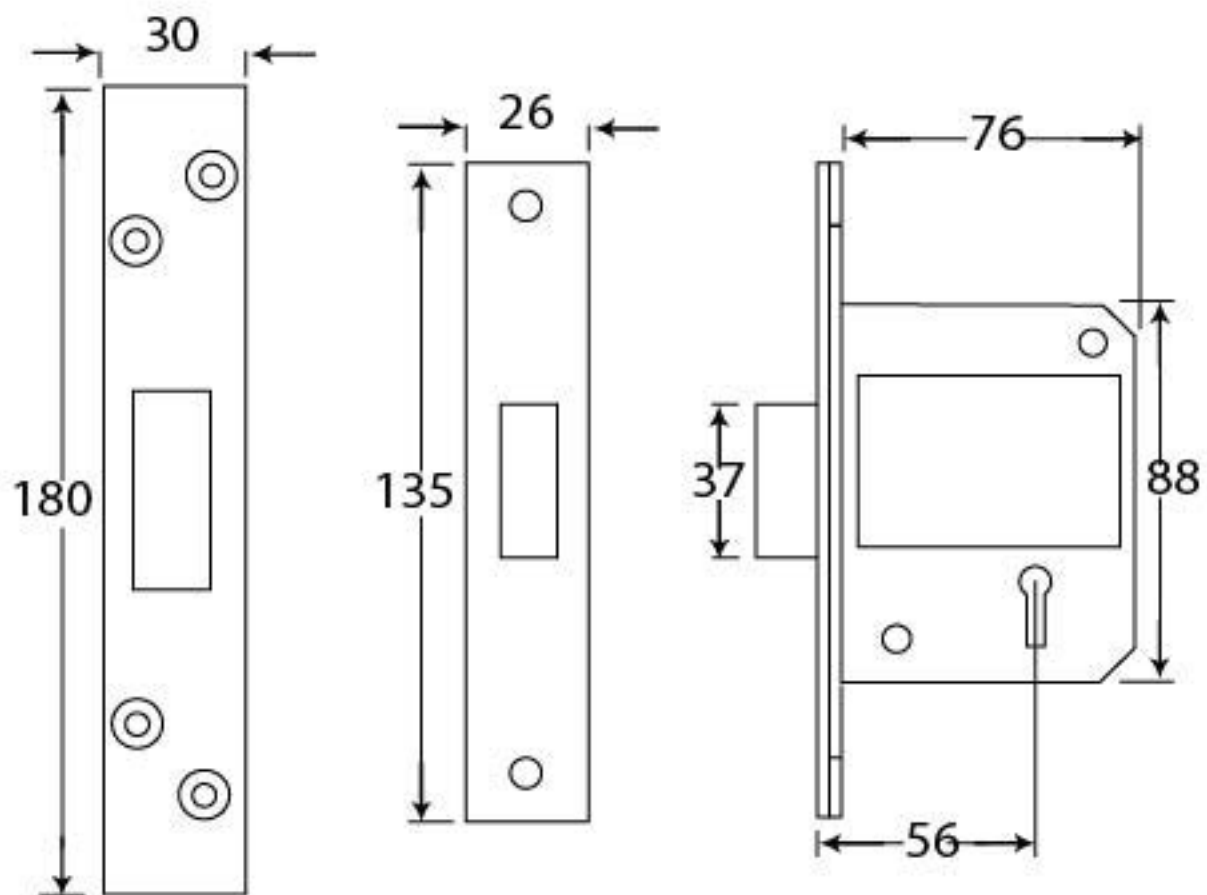

PRODUCT CODE 91834

HANDFORGED  
TRADITIONAL  
IRON MONGERY

Due to the hand crafted nature of our products all measurements are approximate and should be used as a guide only