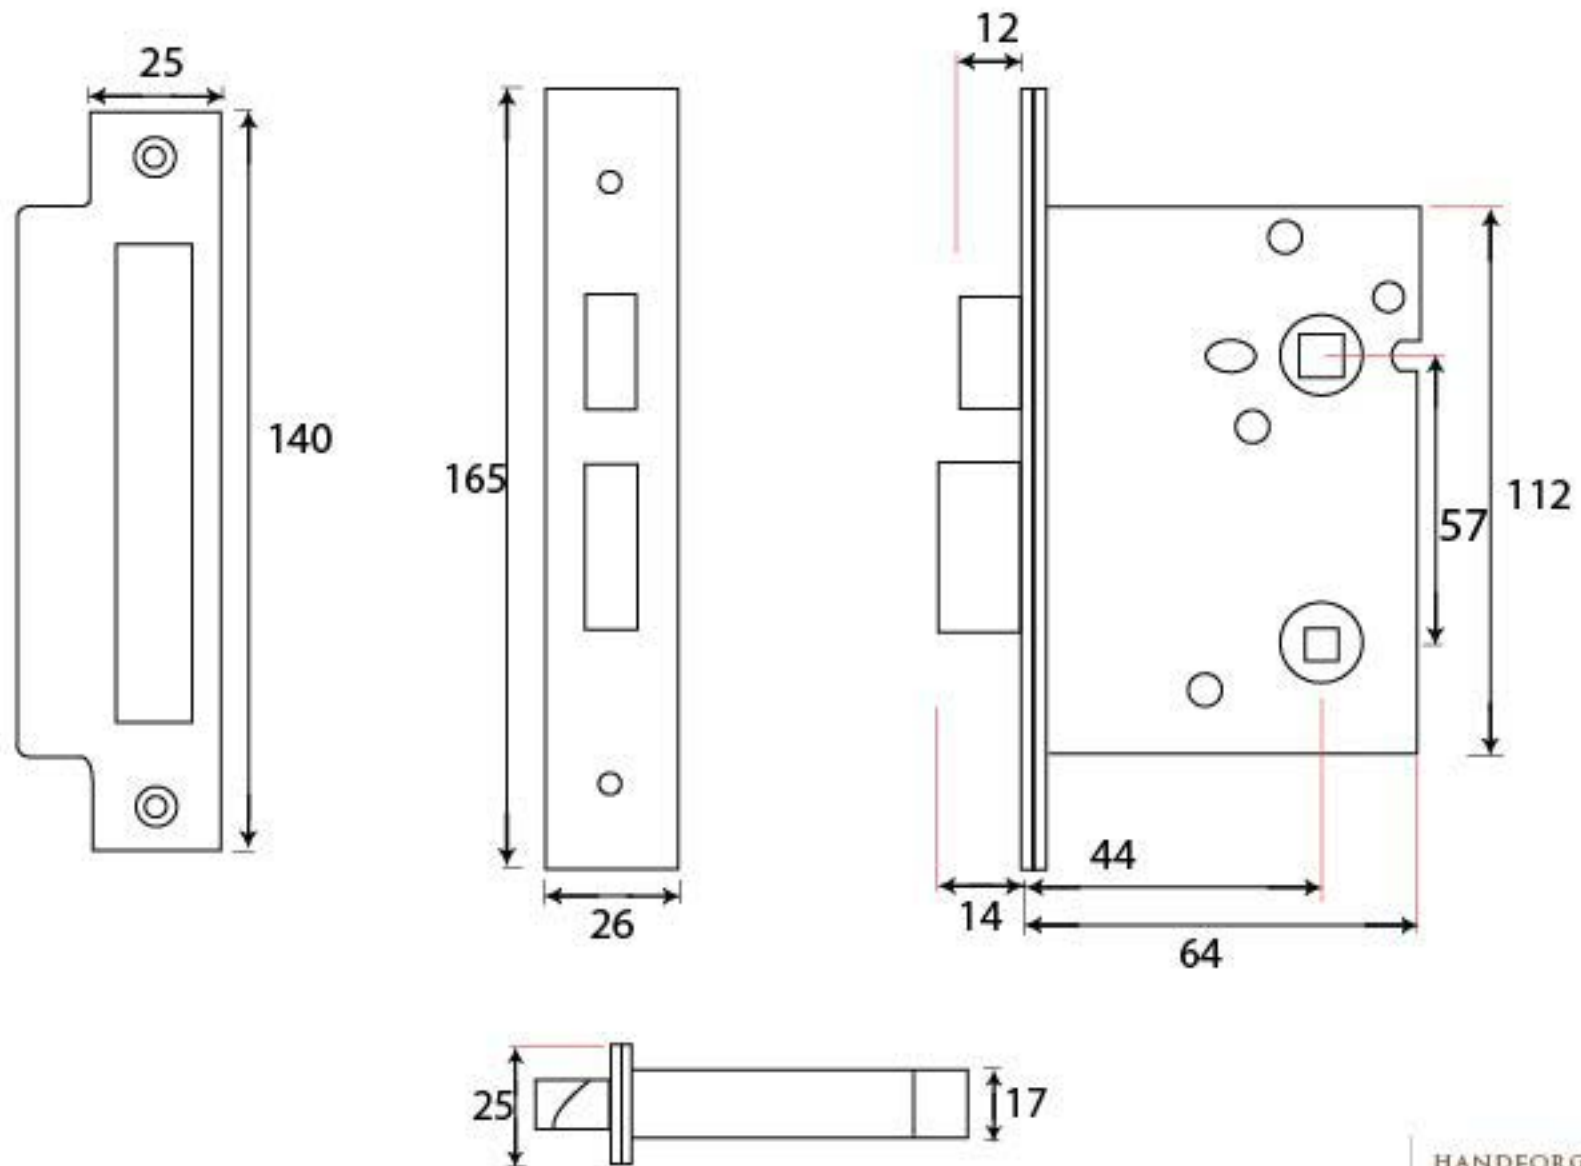

PRODUCT CODE 91835

HANDFORGED  
TRADITIONAL  
IRON MONGERY

Due to the hand crafted nature of our products all measurements are approximate and should be used as a guide only