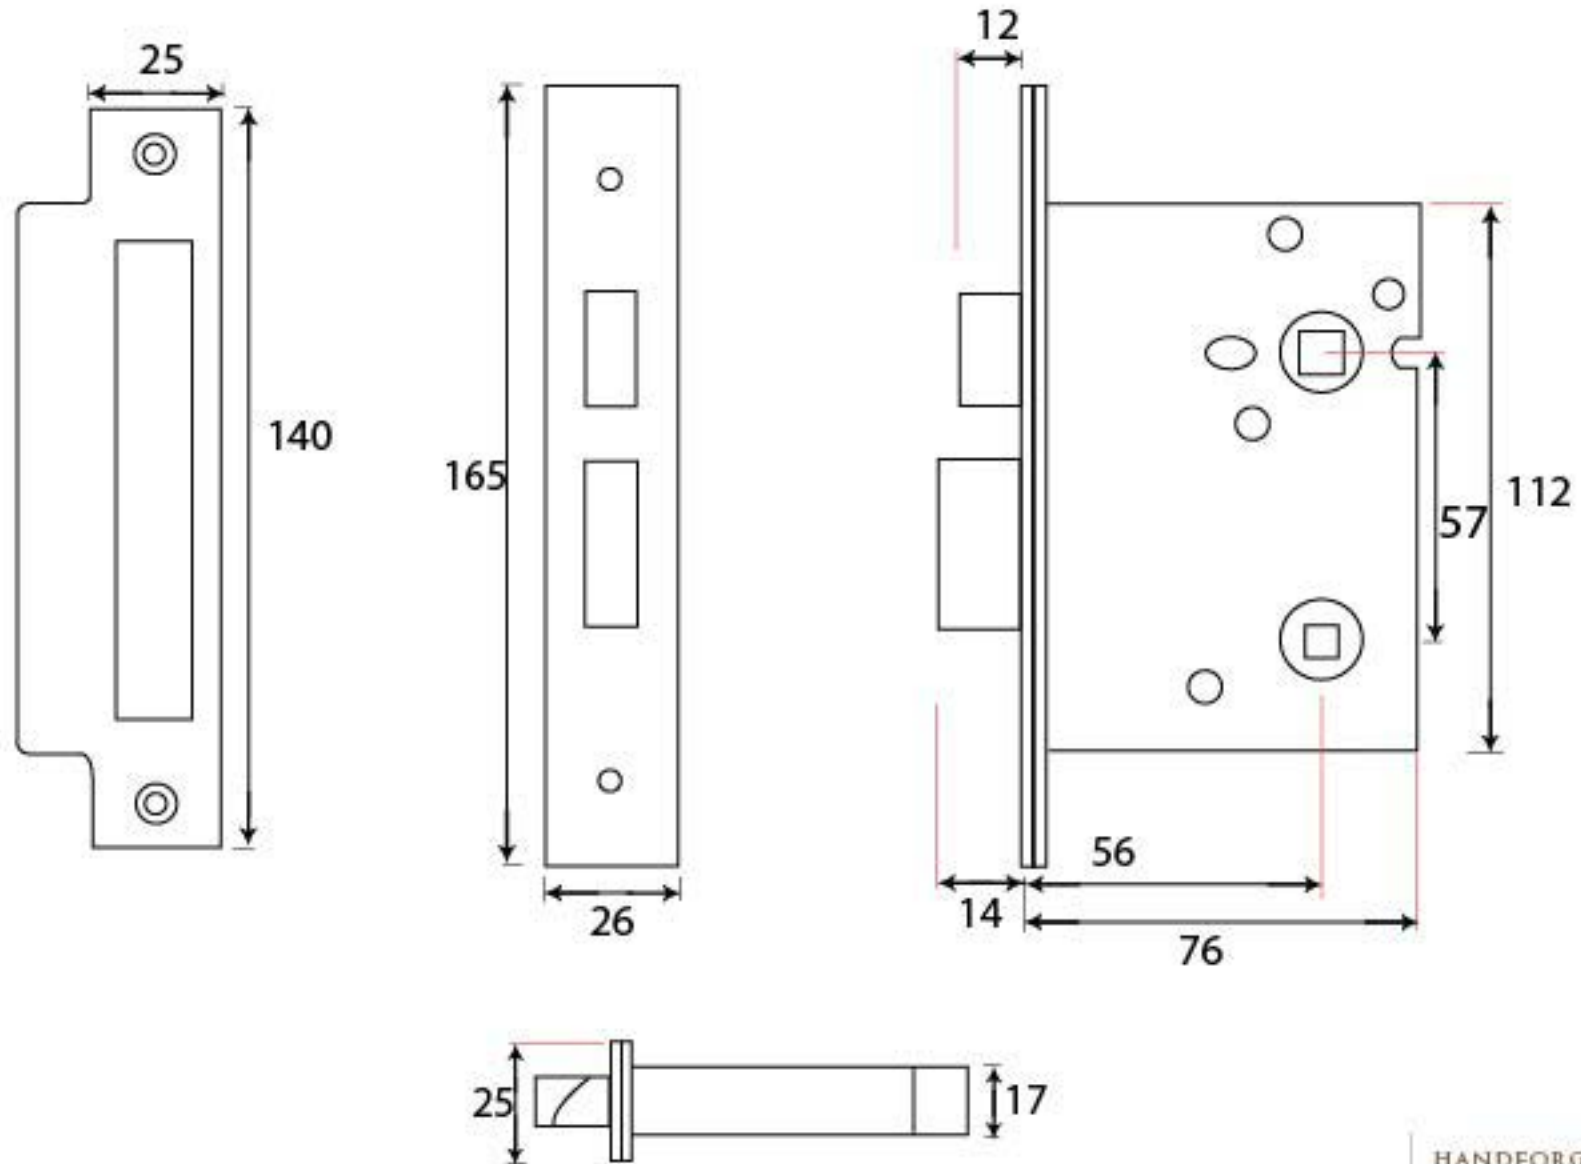

PRODUCT CODE 91836

HANDFORGED
TRADITIONAL
IRON MONGERY

Due to the hand crafted nature of our products all measurements are approximate and should be used as a guide only