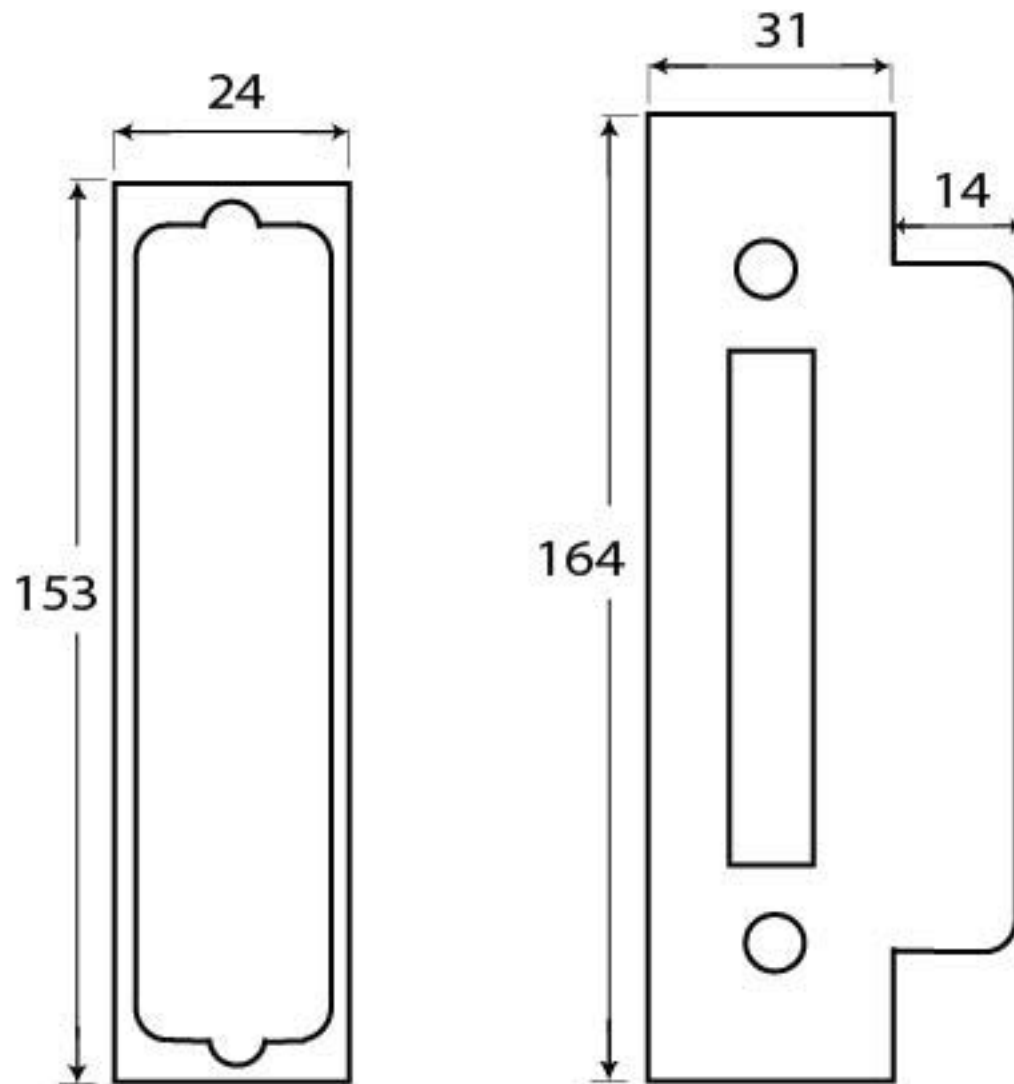

PRODUCT CODE 91837

HANDFORGED
TRADITIONAL
IRON MONGERY

Due to the hand crafted nature of our products all measurements are approximate and should be used as a guide only