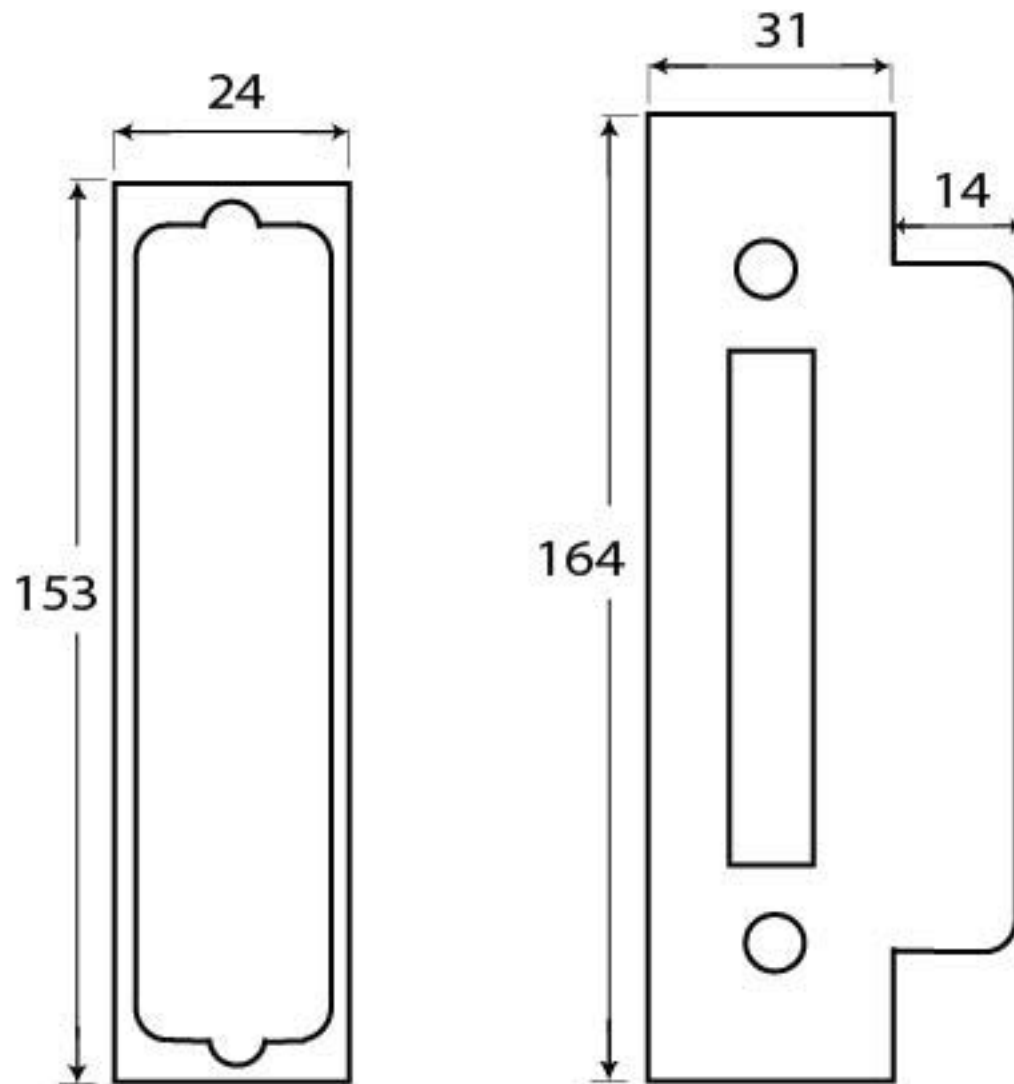

PRODUCT CODE 91838

HANDFORGED
TRADITIONAL
IRON MONGERY

Due to the hand crafted nature of our products all measurements are approximate and should be used as a guide only