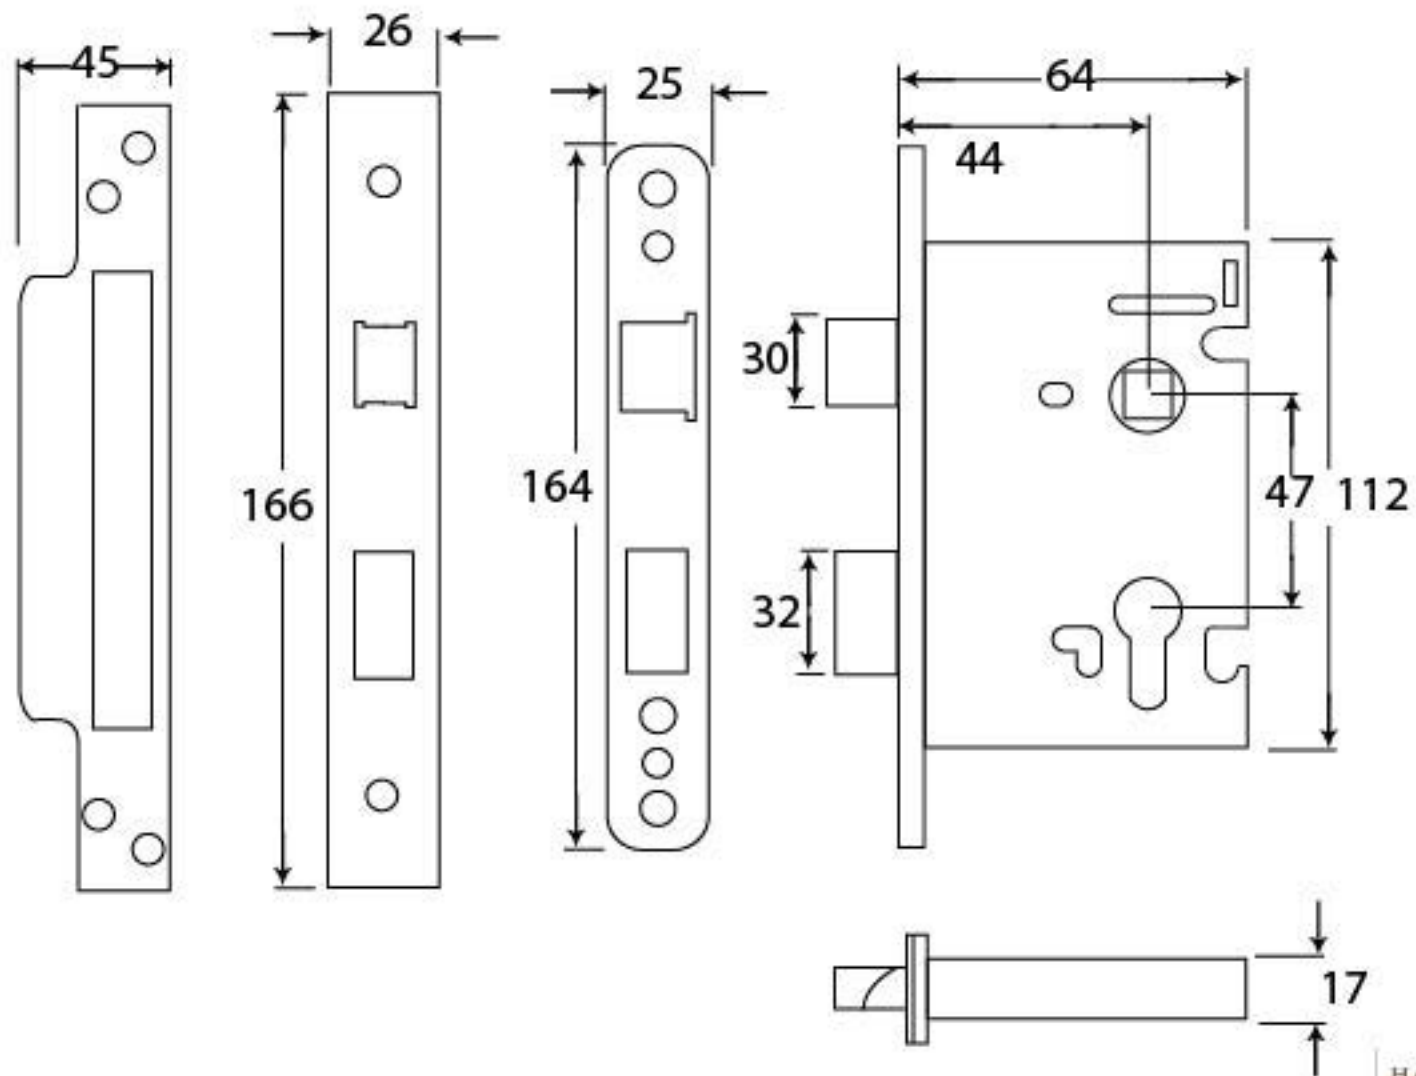

PRODUCT CODE 91839

HANDFORGED
TRADITIONAL
IRON MONGERY

Due to the hand crafted nature of our products all measurements are approximate and should be used as a guide only