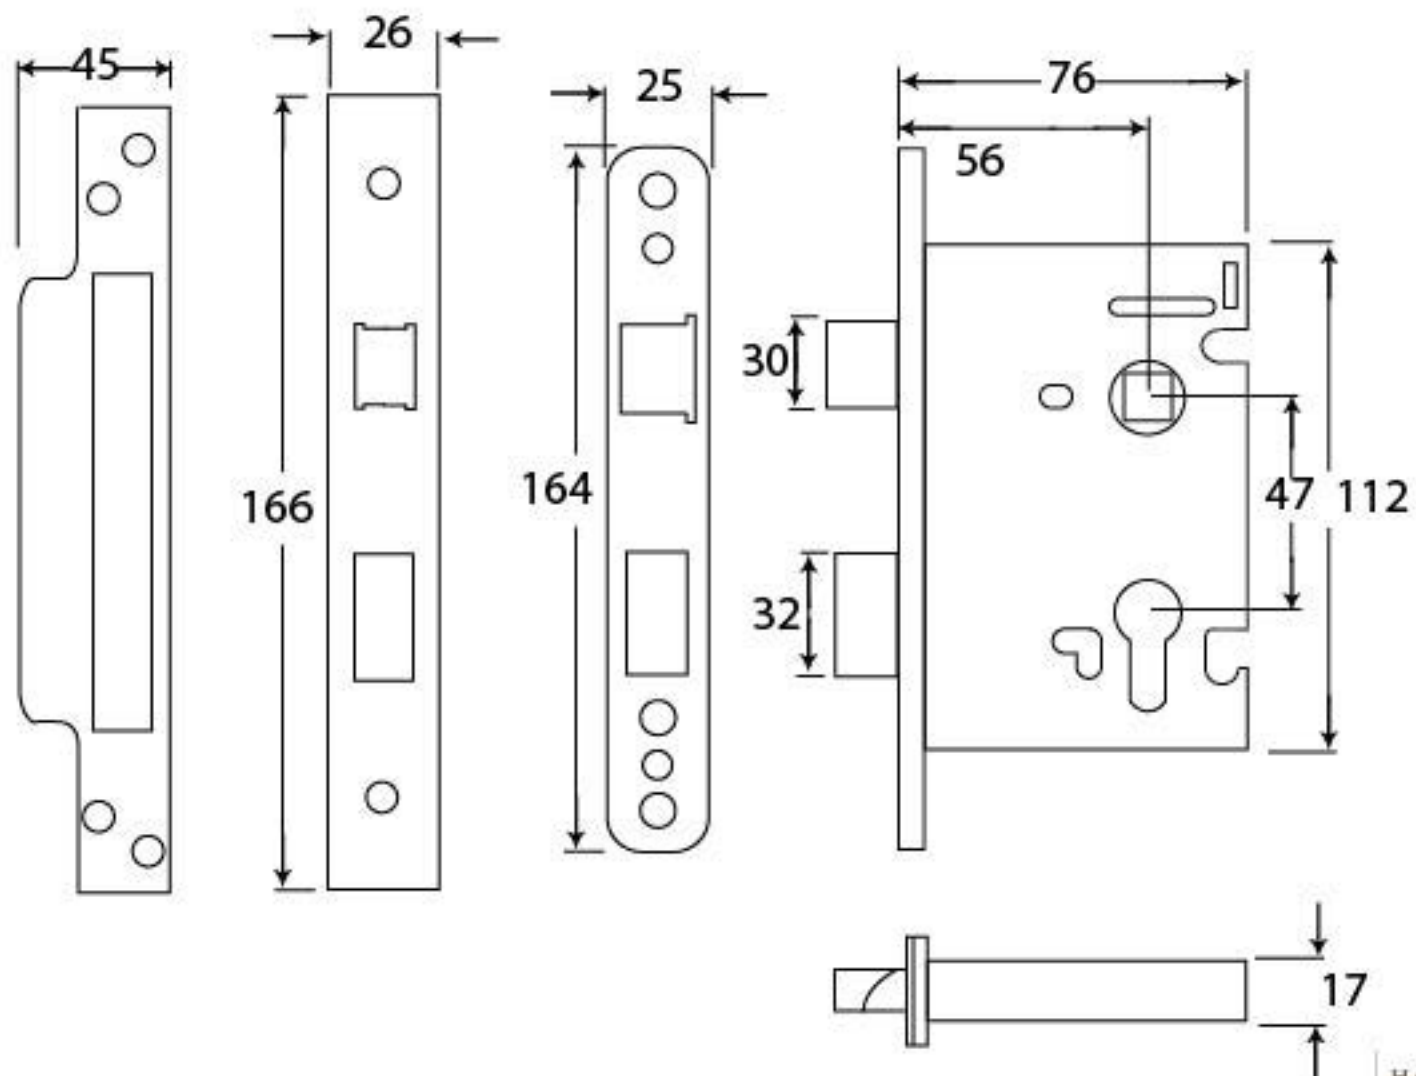

PRODUCT CODE 91840

HANDFORGED  
TRADITIONAL  
IRON MONGERY

Due to the hand crafted nature of our products all measurements are approximate and should be used as a guide only