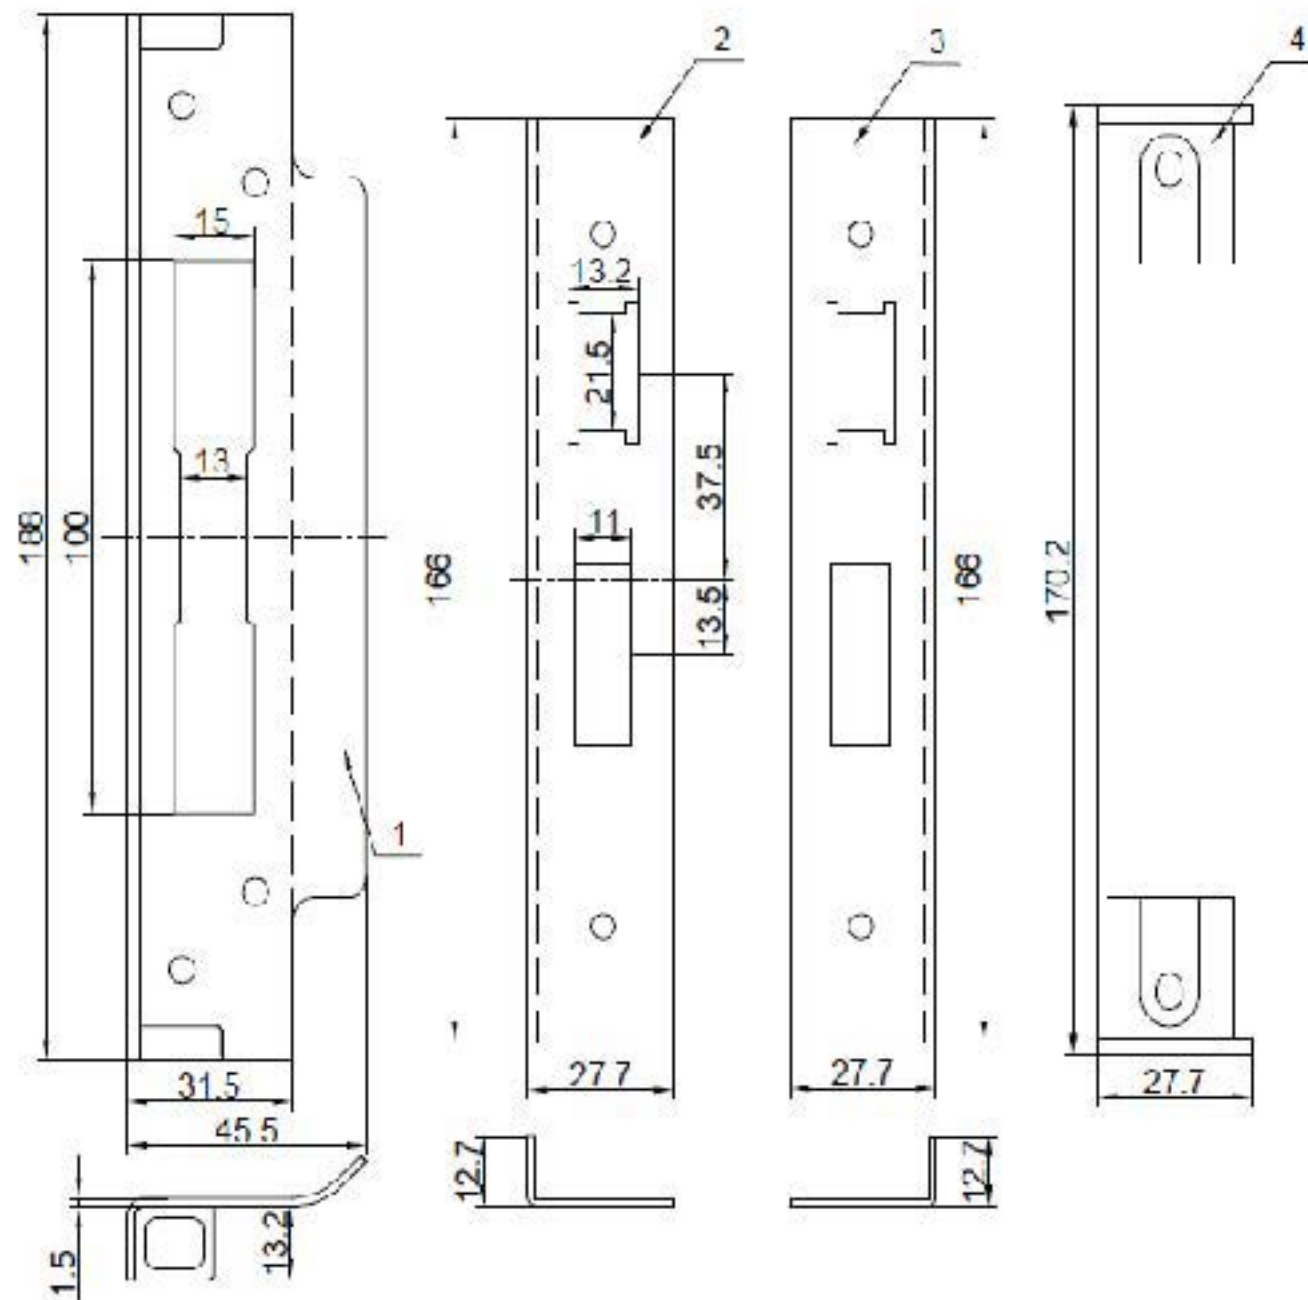

# PRODUCT CODE 91841

- 1. = Striker
- 2. = Left Forend
- 3. = Right Forend
- 4. = Support

HANDFORGED  
TRADITIONAL  
IRON MONGERY

Due to the hand crafted nature of our products all measurements are approximate and should be used as a guide only