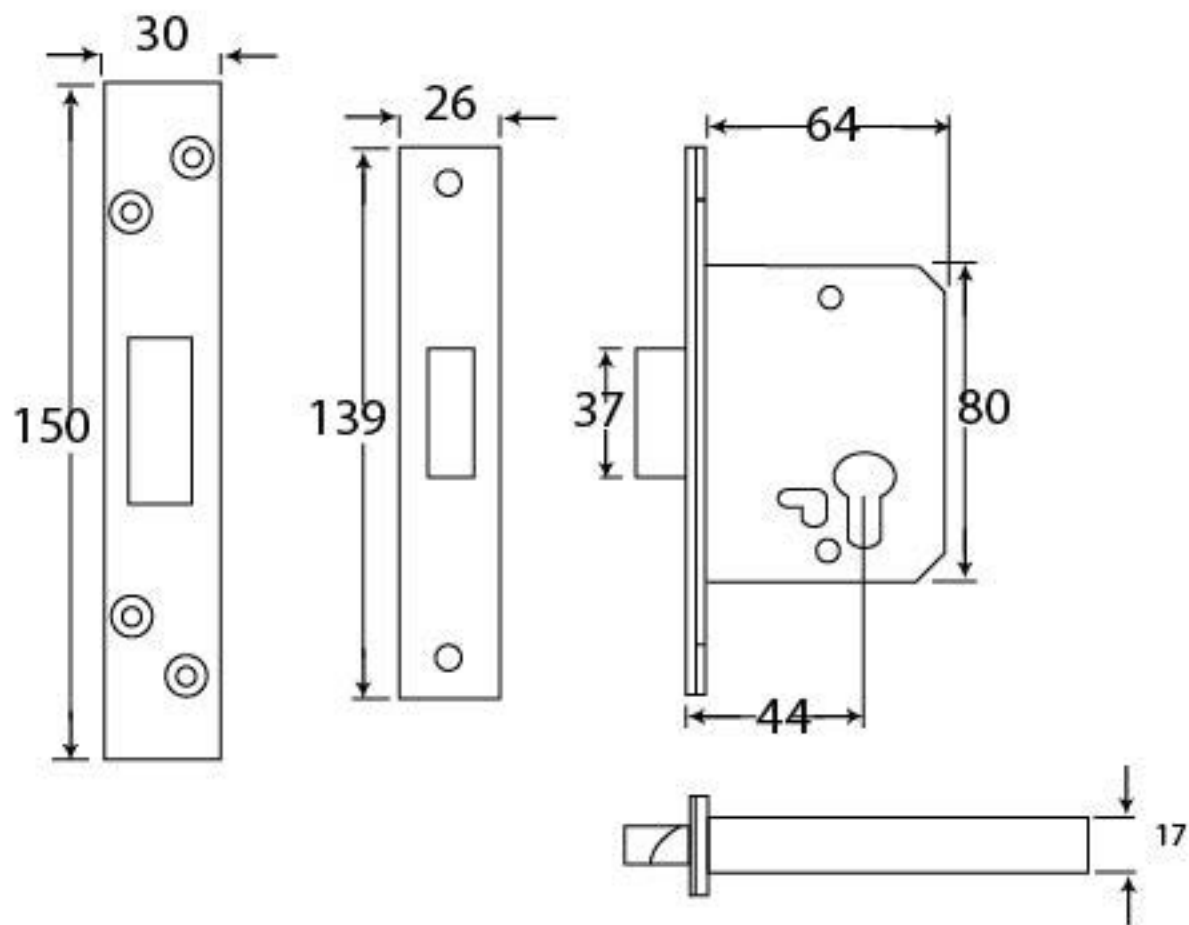

PRODUCT CODE 91842

HANDFORGED
TRADITIONAL
IRON MONGERY

Due to the hand crafted nature of our products all measurements are approximate and should be used as a guide only