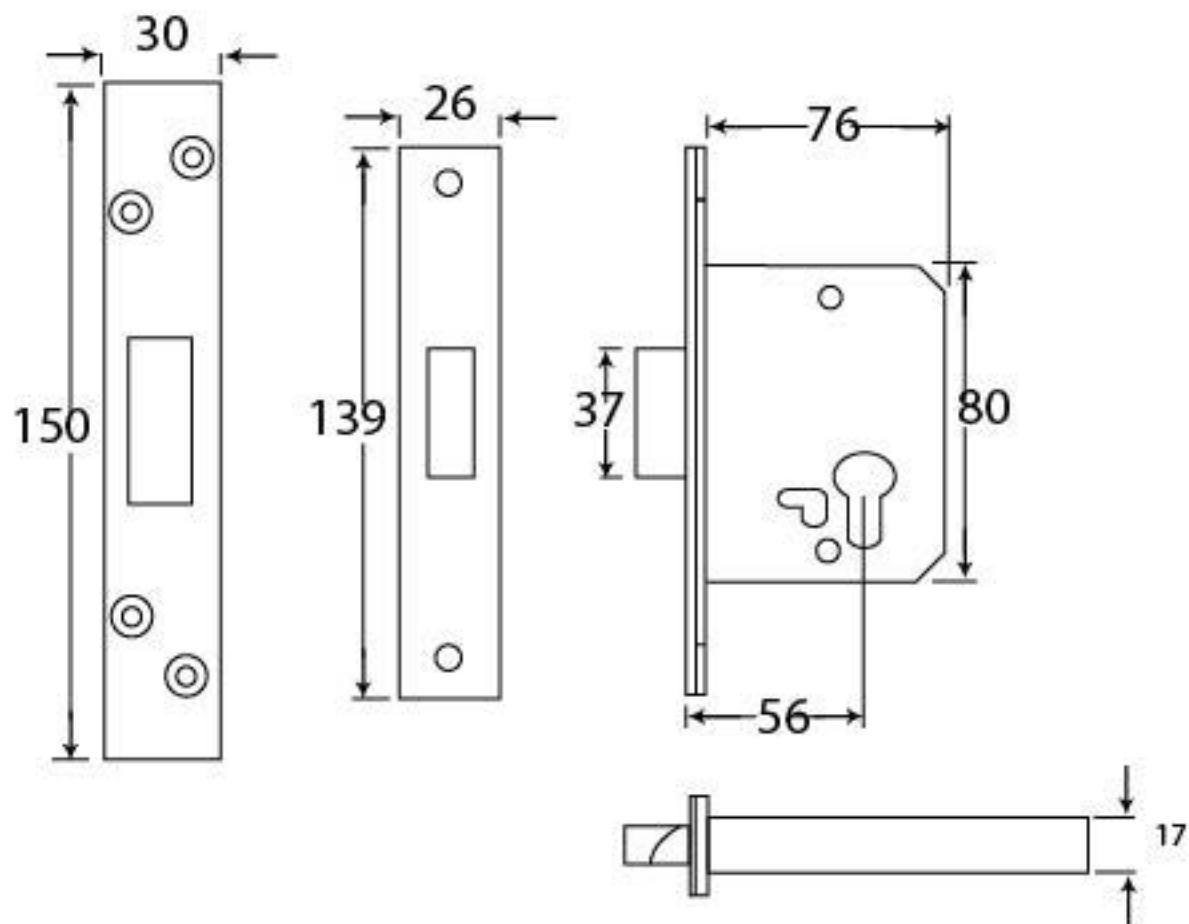

PRODUCT CODE 91843

HANDFORGED
TRADITIONAL
IRON MONGERY

Due to the hand crafted nature of our products all measurements are approximate and should be used as a guide only