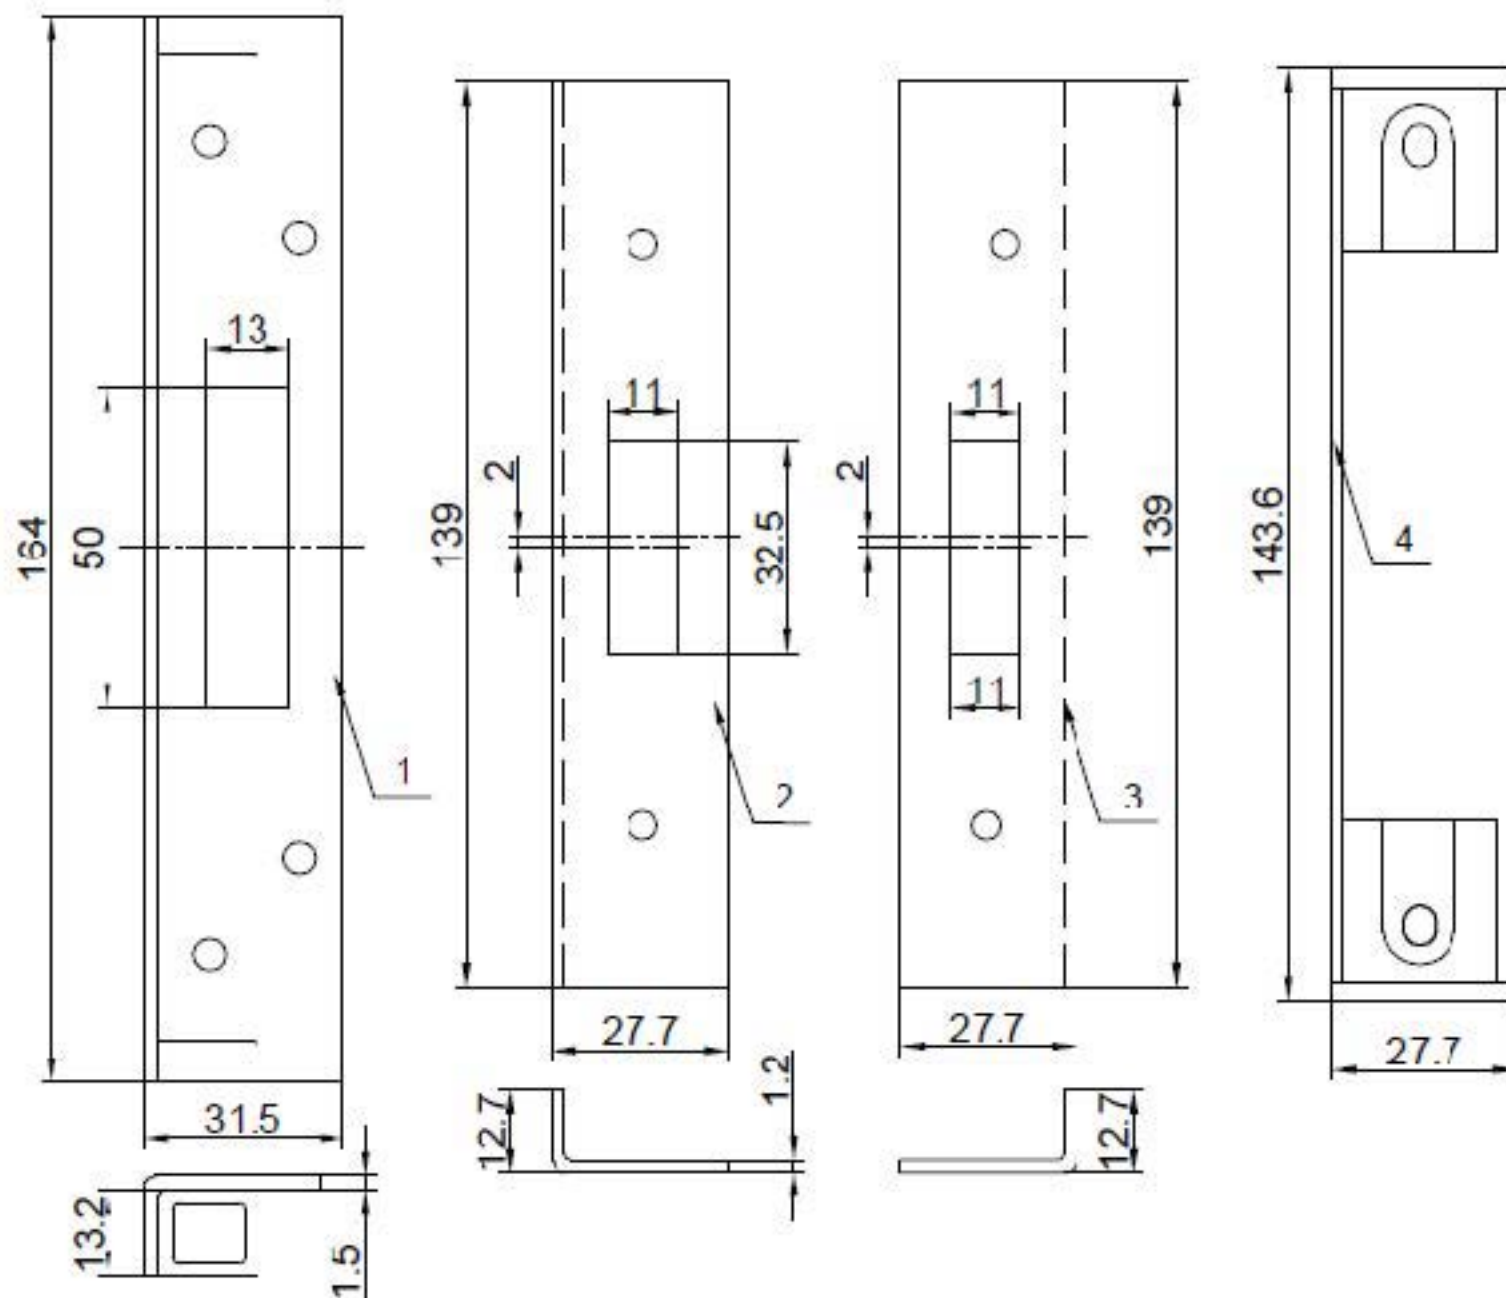

PRODUCT CODE 91844

- 1. = Striker
- 2. = Left Forend
- 3. = Right Forend
- 4. = Support

HANDFORGED
TRADITIONAL
IRON MONGERY

Due to the hand crafted nature of our products all measurements are approximate and should be used as a guide only